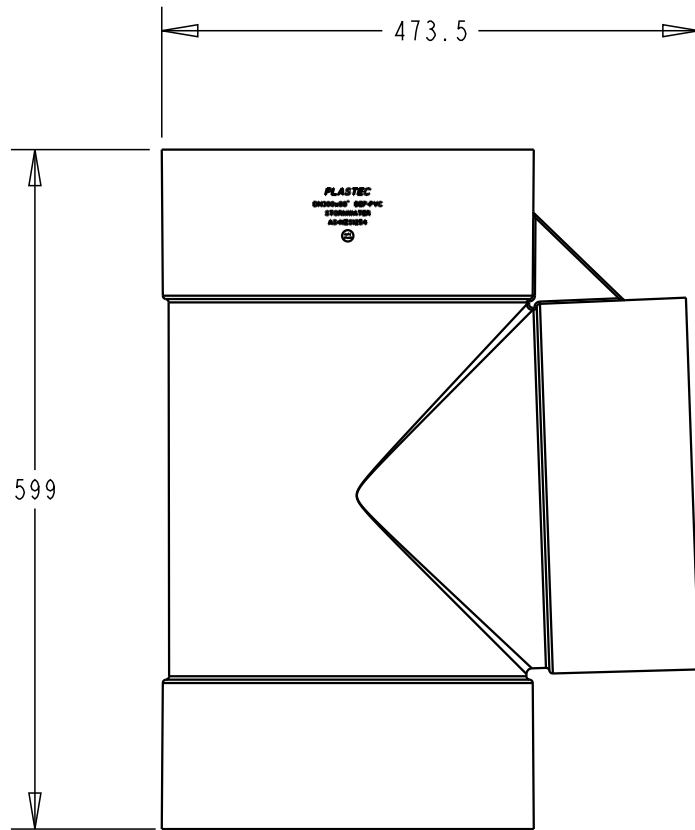

PLASTEC
INNOVATIVE PLUMBING SOLUTIONS

2-4 Enterprise Street
Caloundra QLD 4551 Australia

www.plastec.com.au

Tel: 61 7 5413 4444
Fax: 61 7 5491 8918

19626

PLASTEC
INNOVATIVE PLUMBING SOLUTIONS

2-4 Enterprise Street
Caloundra QLD 4551 Australia