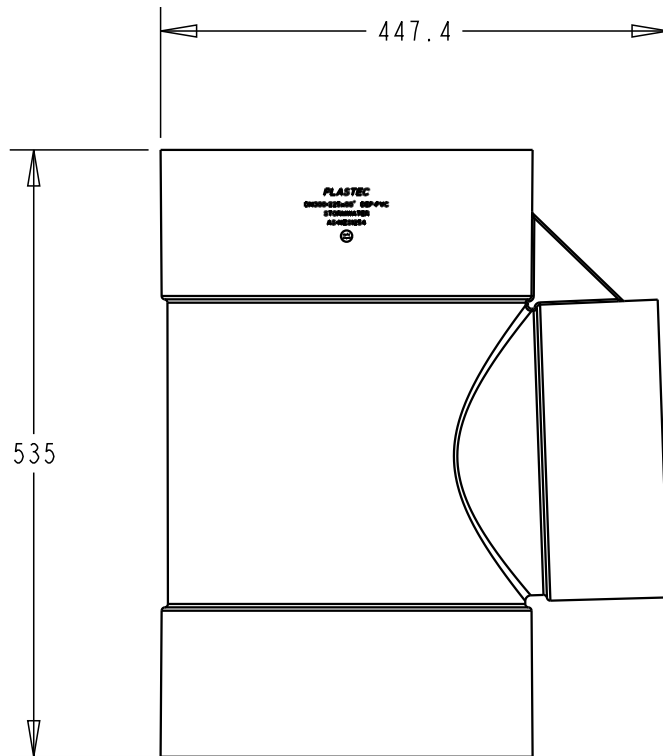

PLASTEC
INNOVATIVE PLUMBING SOLUTIONS

2-4 Enterprise Street
Caloundra QLD 4551 Australia

www.plastec.com.au

Tel: 61 7 5413 4444
Fax: 61 7 5491 8918

19627

PLASTEC
INNOVATIVE PLUMBING SOLUTIONS

2-4 Enterprise Street
Caloundra QLD 4551 Australia