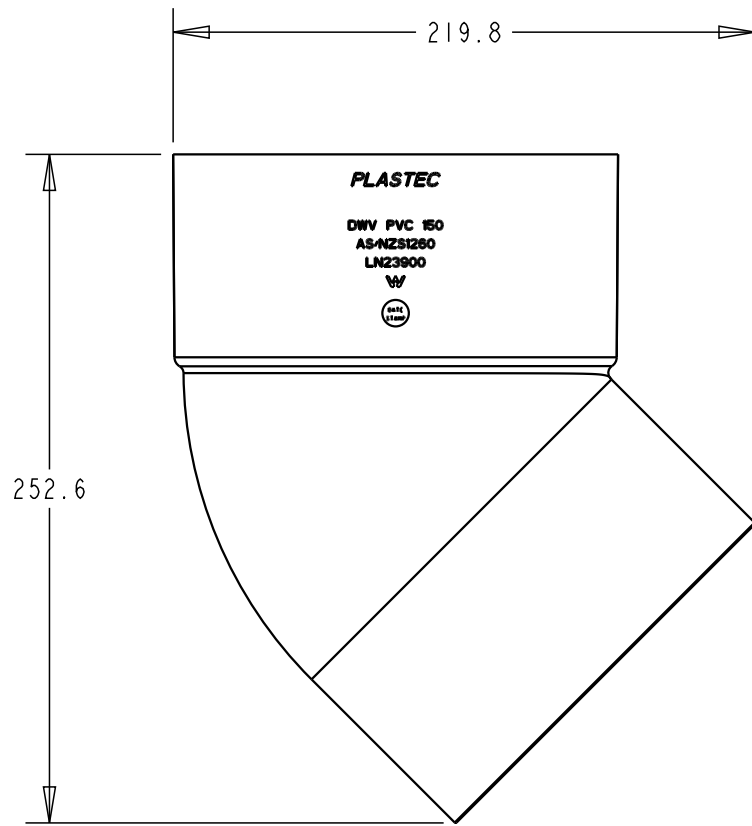

PLASTEC
INNOVATIVE PLUMBING SOLUTIONS

2-4 Enterprise Street
Caloundra QLD 4551 Australia

www.plastec.com.au

Tel: 61 7 5413 4444
Fax: 61 7 5491 8918

19630

PLASTEC
 INNOVATIVE PLUMBING SOLUTIONS

2-4 Enterprise Street
 Caloundra QLD 4551 Australia