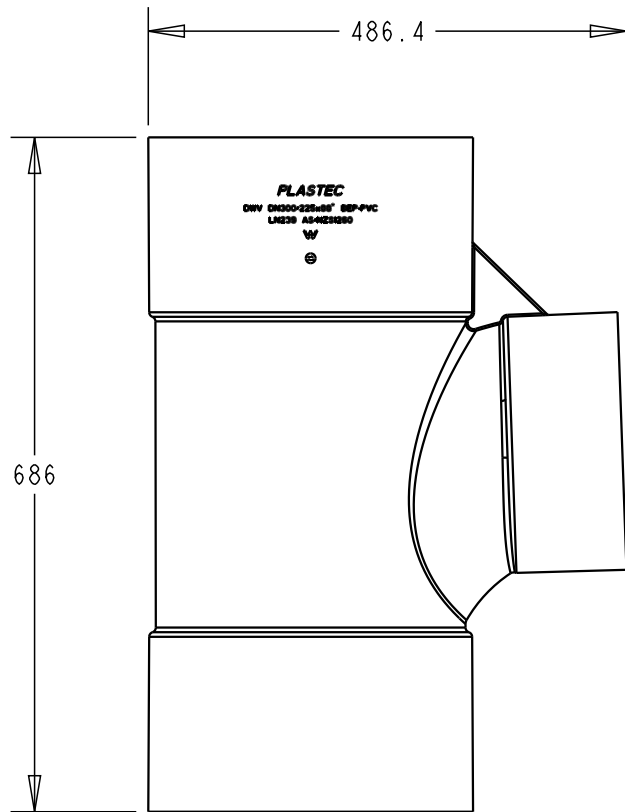

PLASTEC
INNOVATIVE PLUMBING SOLUTIONS

2-4 Enterprise Street
Caloundra QLD 4551 Australia

www.plastec.com.au

Tel: 61 7 5413 4444
Fax: 61 7 5491 8918

19633

PLASTEC
INNOVATIVE PLUMBING SOLUTIONS

2-4 Enterprise Street
Caloundra QLD 4551 Australia