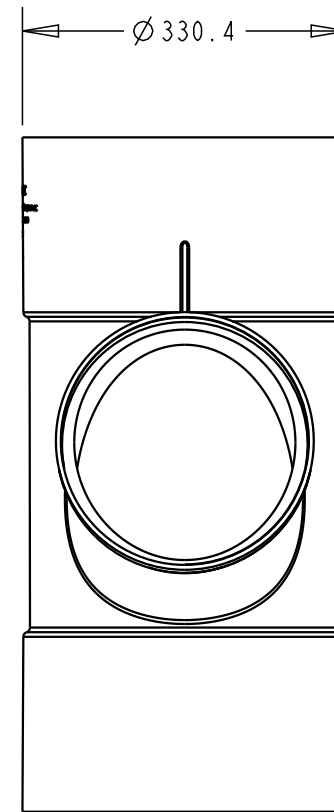

PLASTEC
INNOVATIVE PLUMBING SOLUTIONS

2-4 Enterprise Street
Caloundra QLD 4551 Australia

www.plastec.com.au

Tel: 61 7 5413 4444
Fax: 61 7 5491 8918

19633

PLASTEC
INNOVATIVE PLUMBING SOLUTIONS

2-4 Enterprise Street
Caloundra QLD 4551 Australia