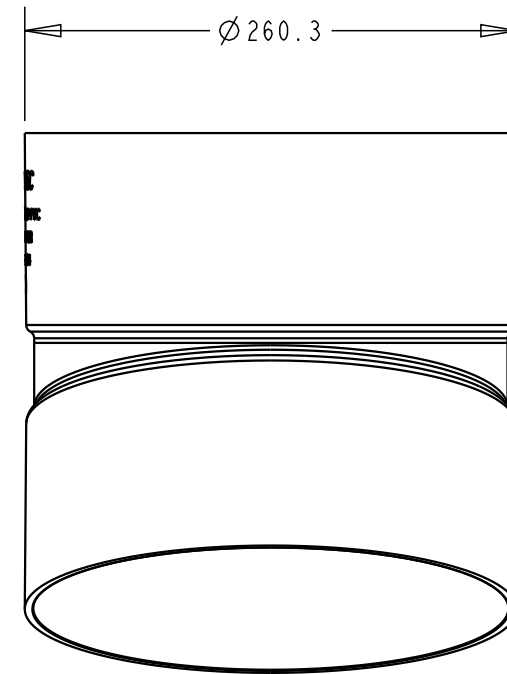

PLASTEC
DN225x15° BEP-PVC
STORMWATER
AS/NZS1254

PLASTEC
INNOVATIVE PLUMBING SOLUTIONS

2-4 Enterprise Street
Caloundra QLD 4551 Australia

www.plastec.com.au

Tel: 61 7 5413 4444
Fax: 61 7 5491 8918

19635

PLASTEC
INNOVATIVE PLUMBING SOLUTIONS