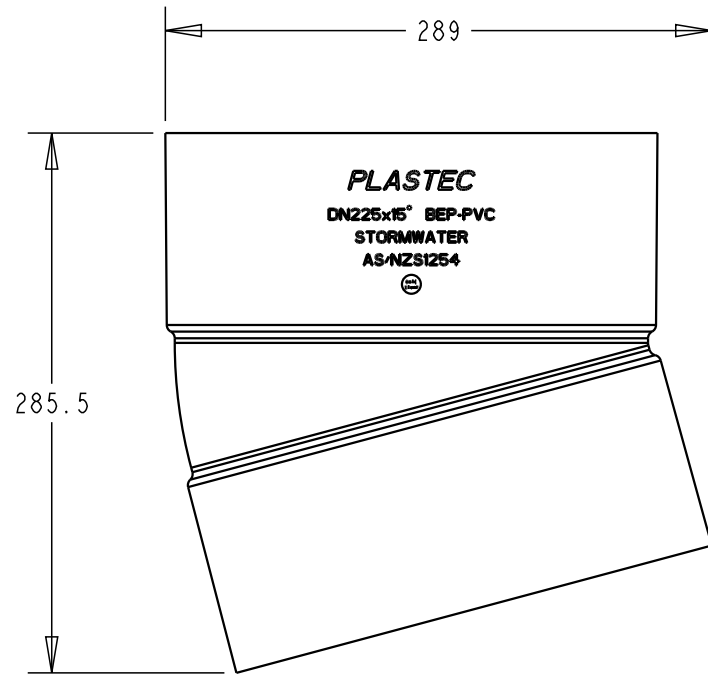

PLASTEC
DN225x15° BEP-PVC
STORMWATER
AS/NZS1254

PLASTEC
INNOVATIVE PLUMBING SOLUTIONS

2-4 Enterprise Street
Caloundra QLD 4551 Australia

www.plastec.com.au

Tel: 61 7 5413 4444
Fax: 61 7 5491 8918

19635

PLASTEC
INNOVATIVE PLUMBING SOLUTIONS