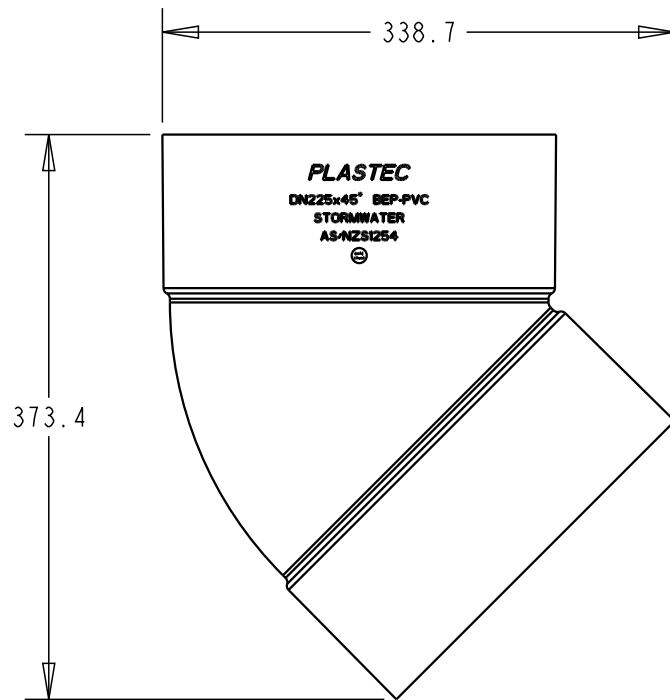

**PLASTEC**  
INNOVATIVE PLUMBING SOLUTIONS

2-4 Enterprise Street  
Caloundra QLD 4551 Australia

[www.plastec.com.au](http://www.plastec.com.au)

Tel: 61 7 5413 4444  
Fax: 61 7 5491 8918

19636

**PLASTEC**  
 INNOVATIVE PLUMBING SOLUTIONS