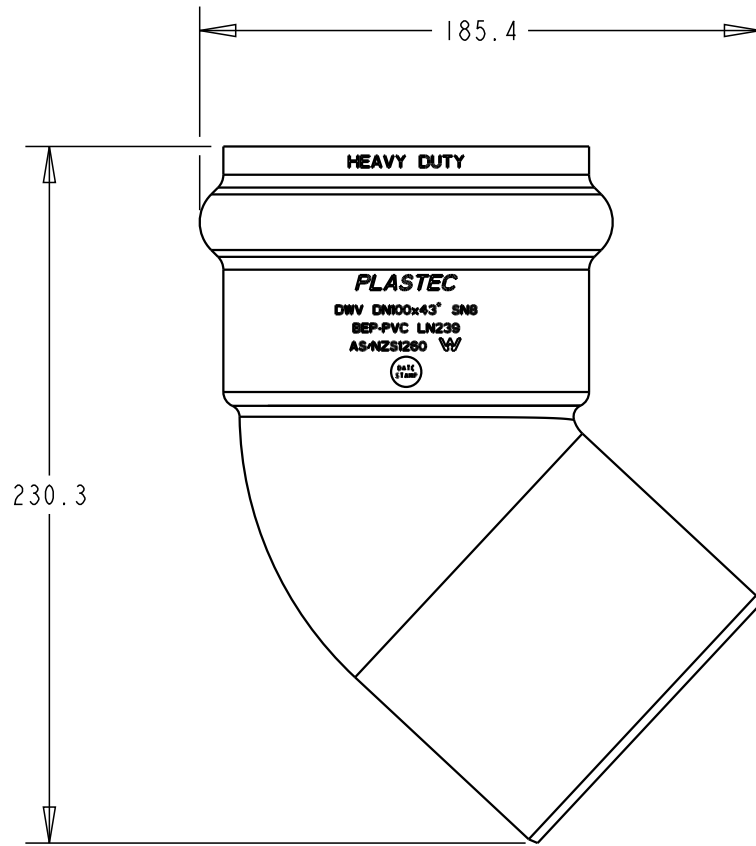

**PLASTEC**  
INNOVATIVE PLUMBING SOLUTIONS

2-4 Enterprise Street  
Caloundra QLD 4551 Australia

[www.plastec.com.au](http://www.plastec.com.au)

Tel: 61 7 5413 4444  
Fax: 61 7 5491 8918

19656

**PLASTEC**  
 INNOVATIVE PLUMBING SOLUTIONS