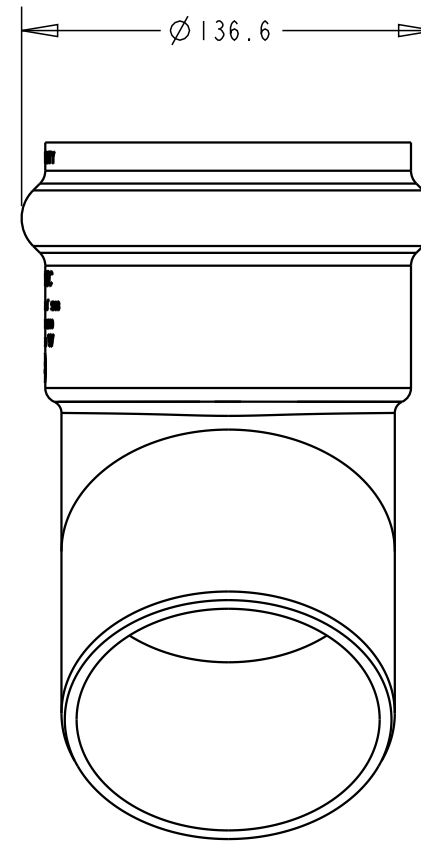

**PLASTEC**  
INNOVATIVE PLUMBING SOLUTIONS

2-4 Enterprise Street  
Caloundra QLD 4551 Australia

[www.plastec.com.au](http://www.plastec.com.au)

Tel: 61 7 5413 4444  
Fax: 61 7 5491 8918

19656

**PLASTEC**  
 INNOVATIVE PLUMBING SOLUTIONS