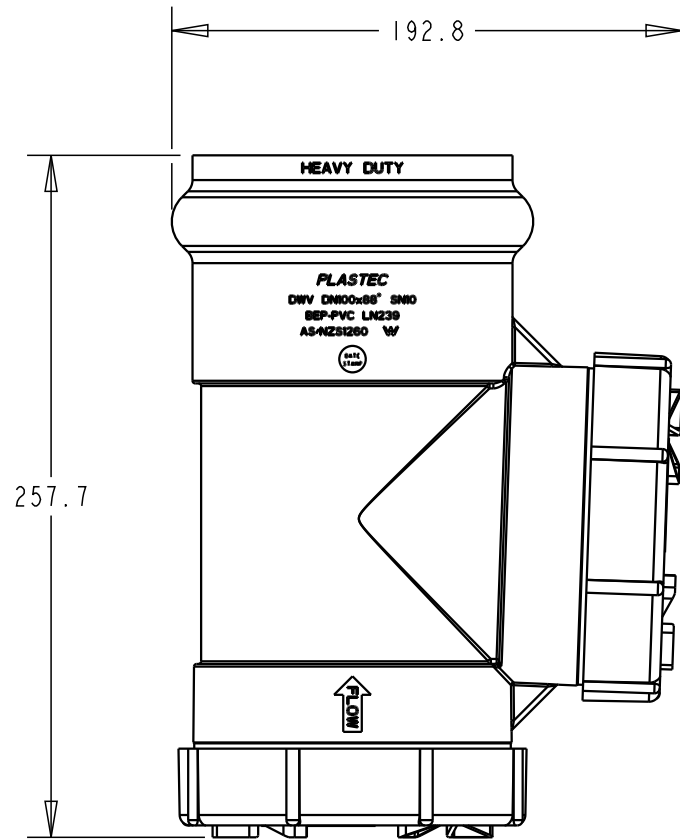

PLASTEC
INNOVATIVE PLUMBING SOLUTIONS

2-4 Enterprise Street
Caloundra QLD 4551 Australia

www.plastec.com.au

Tel: 61 7 5413 4444
Fax: 61 7 5491 8918

19689

PLASTEC
INNOVATIVE PLUMBING SOLUTIONS

2-4 Enterprise Street
Caloundra QLD 4551 Australia