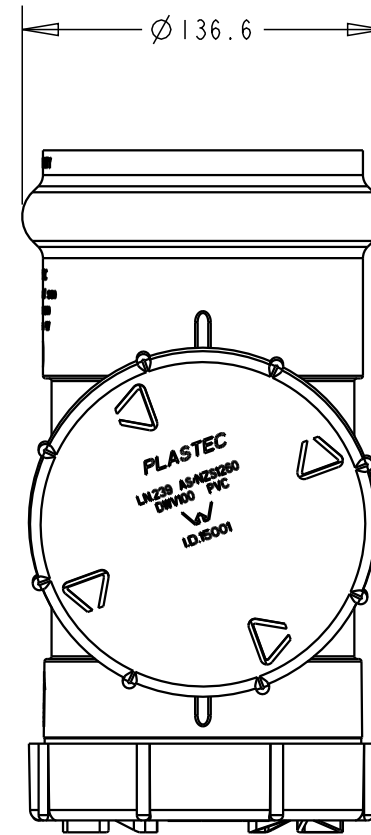

PLASTEC
INNOVATIVE PLUMBING SOLUTIONS

2-4 Enterprise Street
Caloundra QLD 4551 Australia

www.plastec.com.au

Tel: 61 7 5413 4444
Fax: 61 7 5491 8918

19689

PLASTEC
INNOVATIVE PLUMBING SOLUTIONS

2-4 Enterprise Street
Caloundra QLD 4551 Australia