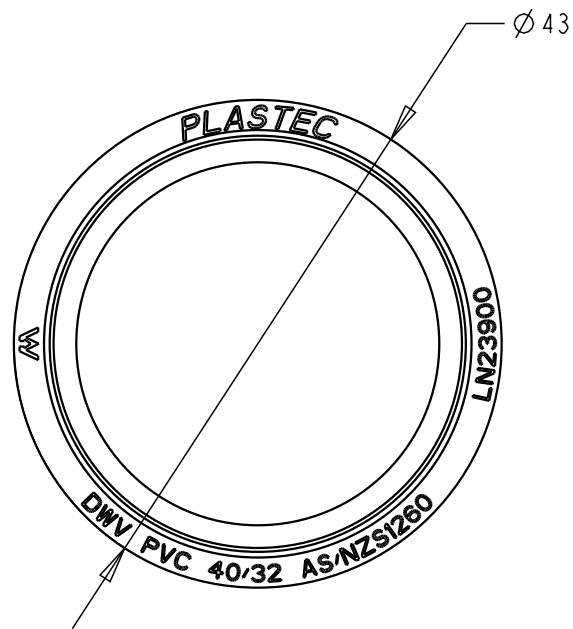

PLASTEC
INNOVATIVE PLUMBING SOLUTIONS

2-4 Enterprise Street
Caloundra QLD 4551 Australia

www.plastec.com.au

Tel: 61 7 5413 4444
Fax: 61 7 5491 8918

19690