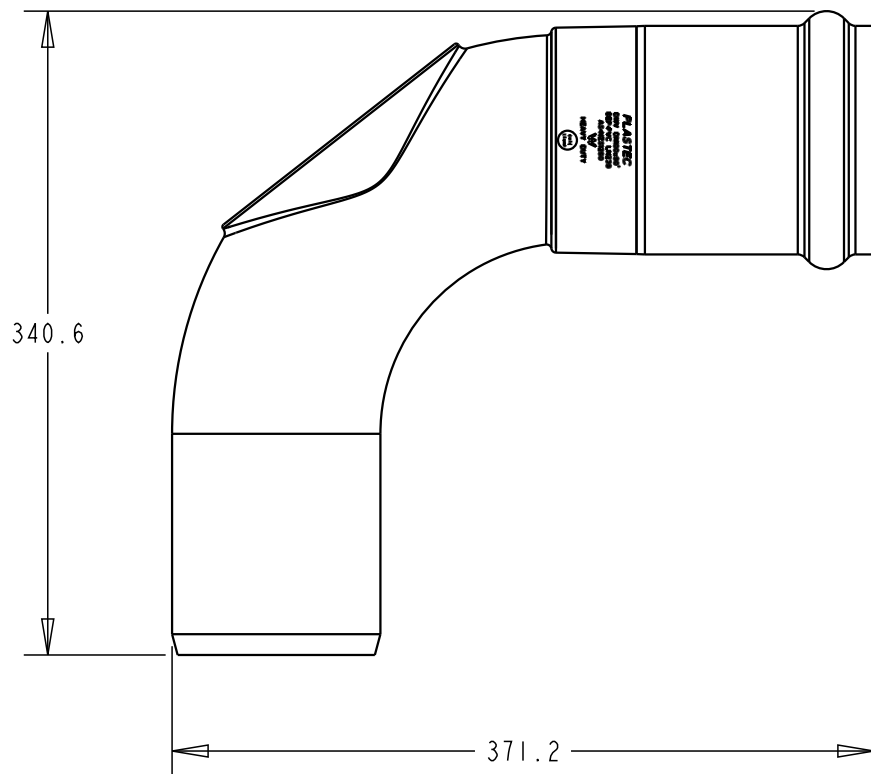

PLASTEC
INNOVATIVE PLUMBING SOLUTIONS

2-4 Enterprise Street
Caloundra QLD 4551 Australia

www.plastec.com.au

Tel: 61 7 5413 4444
Fax: 61 7 5491 8918

19712

PLASTEC
INNOVATIVE PLUMBING SOLUTIONS

2-4 Enterprise Street
Caloundra QLD 4551 Australia