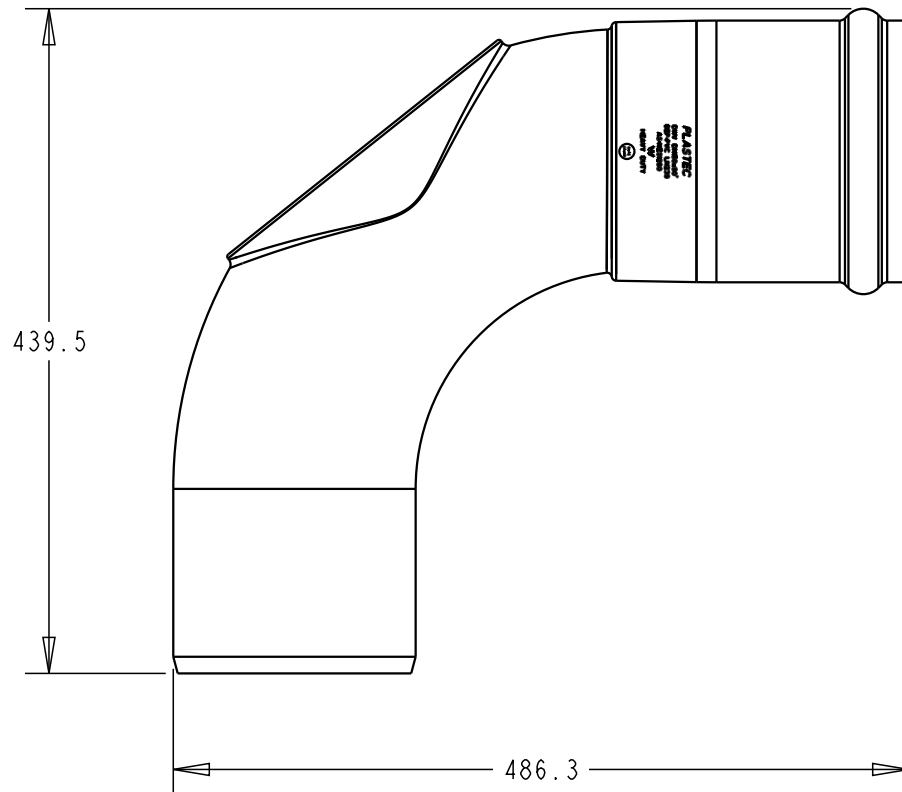

PLASTEC
INNOVATIVE PLUMBING SOLUTIONS

2-4 Enterprise Street
Caloundra QLD 4551 Australia

www.plastec.com.au

Tel: 61 7 5413 4444
Fax: 61 7 5491 8918

19714

PLASTEC
INNOVATIVE PLUMBING SOLUTIONS

2-4 Enterprise Street
Caloundra QLD 4551 Australia