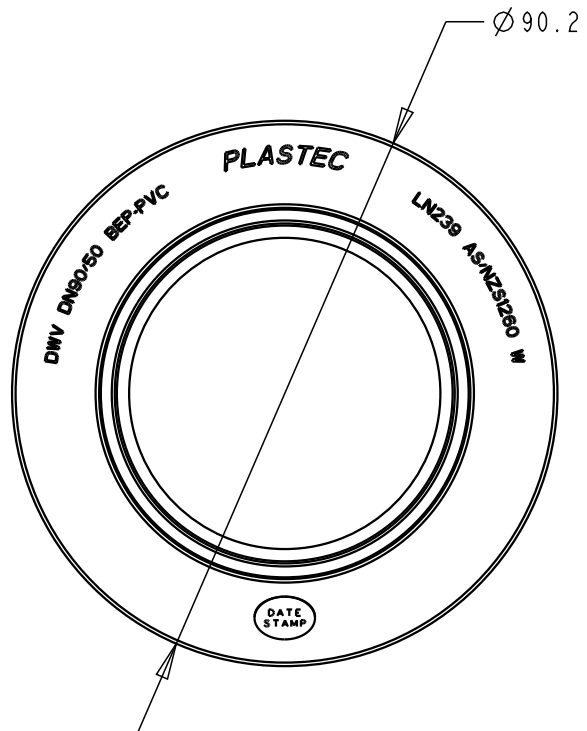

**PLASTEC**  
INNOVATIVE PLUMBING SOLUTIONS

2-4 Enterprise Street  
Caloundra QLD 4551 Australia

[www.plastec.com.au](http://www.plastec.com.au)

Tel: 61 7 5413 4444  
Fax: 61 7 5491 8918

19715

**PLASTEC**  
 INNOVATIVE PLUMBING SOLUTIONS