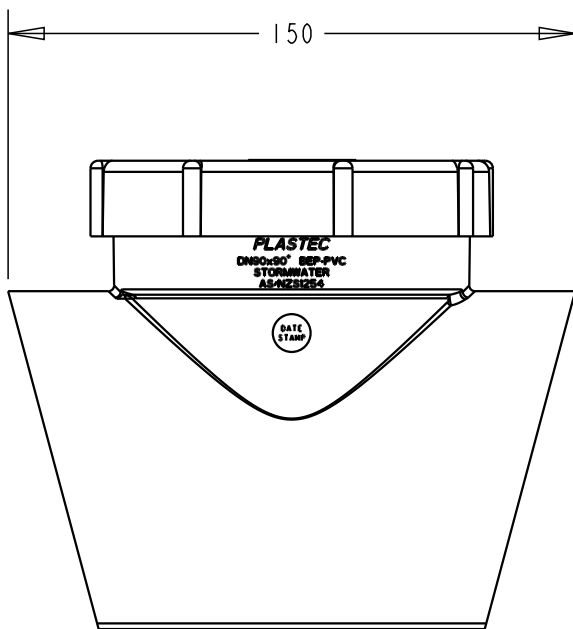

PLASTEC
INNOVATIVE PLUMBING SOLUTIONS

2-4 Enterprise Street
Caloundra QLD 4551 Australia

www.plastec.com.au

Tel: 61 7 5413 4444
Fax: 61 7 5491 8918

19726

PLASTEC
INNOVATIVE PLUMBING SOLUTIONS

2-4 Enterprise Street
Caloundra QLD 4551 Australia