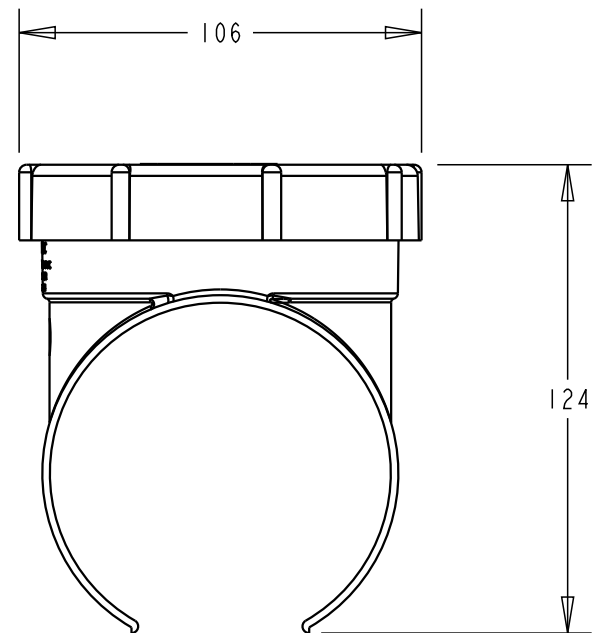

PLASTEC
INNOVATIVE PLUMBING SOLUTIONS

2-4 Enterprise Street
Caloundra QLD 4551 Australia

www.plastec.com.au

Tel: 61 7 5413 4444
Fax: 61 7 5491 8918

19726

PLASTEC
INNOVATIVE PLUMBING SOLUTIONS

2-4 Enterprise Street
Caloundra QLD 4551 Australia