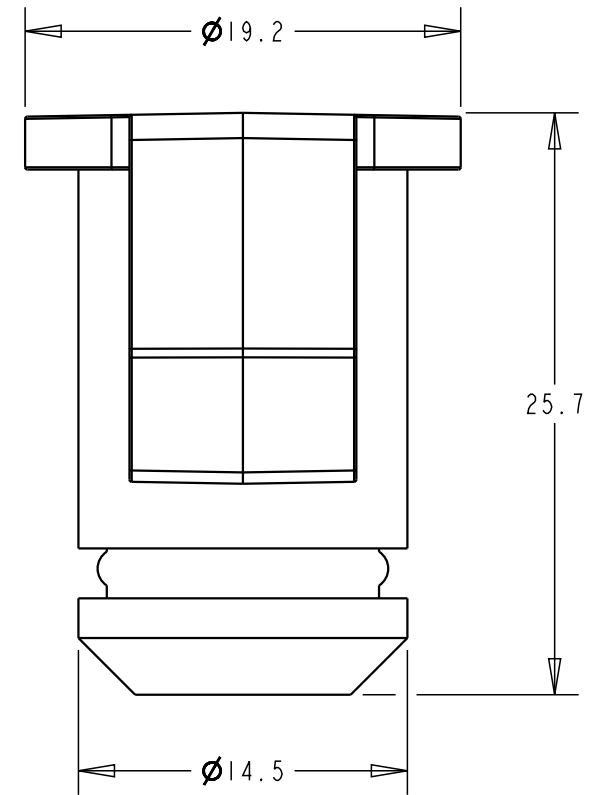

PLASTEC
INNOVATIVE PLUMBING SOLUTIONS

2-4 Enterprise Street
Caloundra QLD 4551 Australia

www.plastec.com.au

Tel: 61 7 5413 4444
Fax: 61 7 5491 8918

19728

PLASTEC
INNOVATIVE PLUMBING SOLUTIONS

2-4 Enterprise Street
Caloundra QLD 4551 Australia