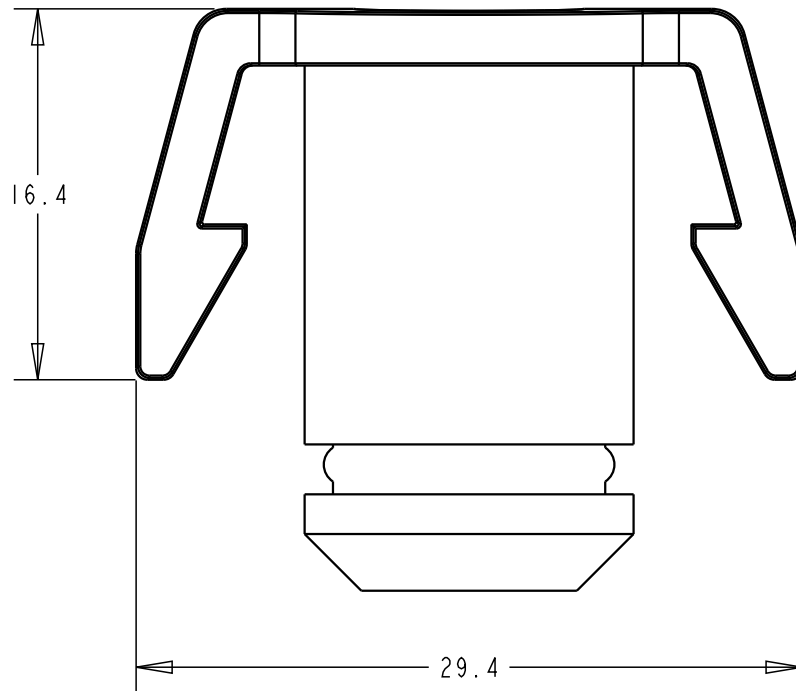

PLASTEC
INNOVATIVE PLUMBING SOLUTIONS

2-4 Enterprise Street
Caloundra QLD 4551 Australia

www.plastec.com.au

Tel: 61 7 5413 4444
Fax: 61 7 5491 8918

19728

PLASTEC
INNOVATIVE PLUMBING SOLUTIONS

2-4 Enterprise Street
Caloundra QLD 4551 Australia