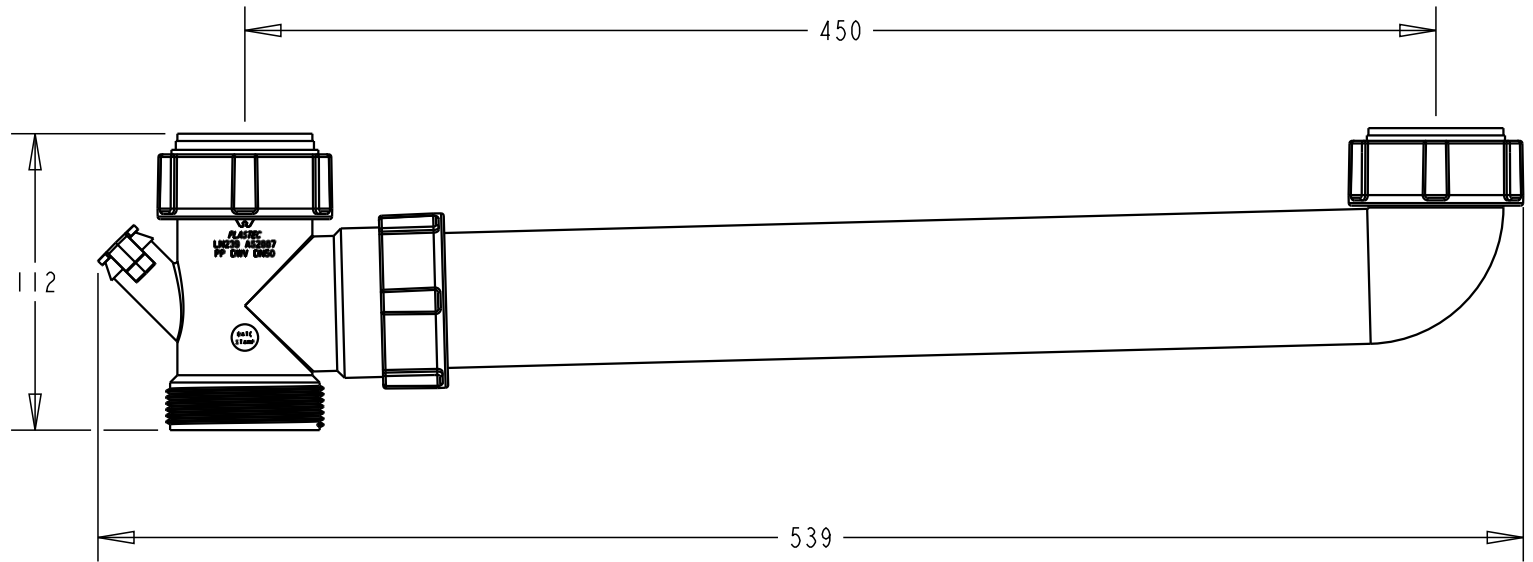

PLASTEC
INNOVATIVE PLUMBING SOLUTIONS

2-4 Enterprise Street
Caloundra QLD 4551 Australia

www.plastec.com.au

Tel: 61 7 5413 4444
Fax: 61 7 5491 8918

19729

PLASTEC
INNOVATIVE PLUMBING SOLUTIONS

2-4 Enterprise Street
Caloundra QLD 4551 Australia