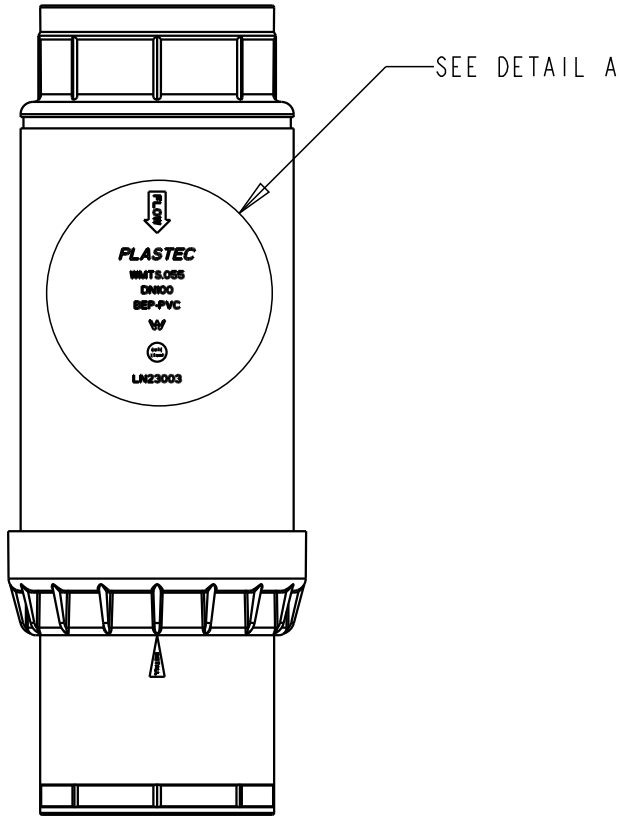

**PLASTEC**  
INNOVATIVE PLUMBING SOLUTIONS

2-4 Enterprise Street  
Caloundra QLD 4551 Australia

[www.plastec.com.au](http://www.plastec.com.au)

Tel: 61 7 5413 4444  
Fax: 61 7 5491 8918

19776

DETAIL A  
SCALE 1.000