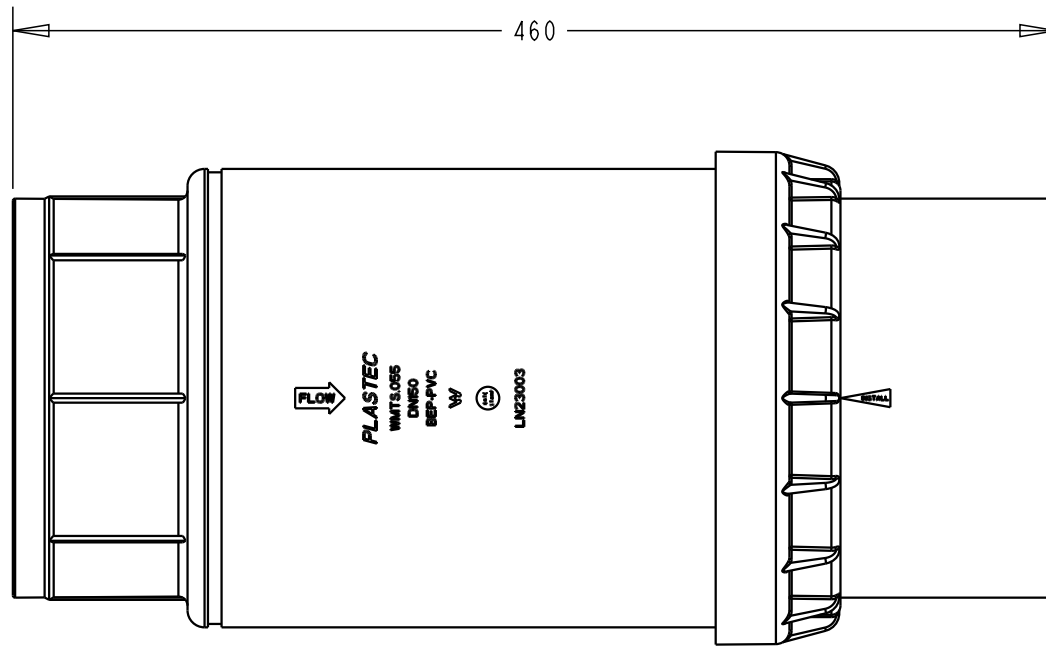

PLASTEC
INNOVATIVE PLUMBING SOLUTIONS

2-4 Enterprise Street
Caloundra QLD 4551 Australia

www.plastec.com.au

Tel: 61 7 5413 4444
Fax: 61 7 5491 8918

19783

PLASTEC
 INNOVATIVE PLUMBING SOLUTIONS

2-4 Enterprise Street
 Caloundra QLD 4551 Australia