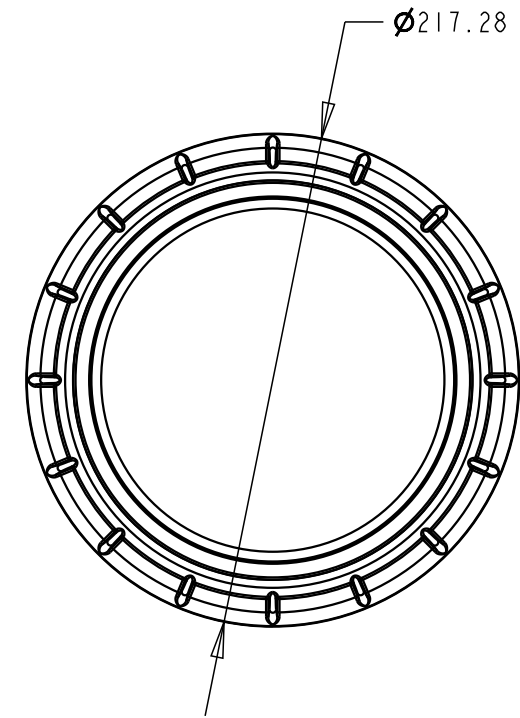

PLASTEC
INNOVATIVE PLUMBING SOLUTIONS

2-4 Enterprise Street
Caloundra QLD 4551 Australia

www.plastec.com.au

Tel: 61 7 5413 4444
Fax: 61 7 5491 8918

19783

PLASTEC
 INNOVATIVE PLUMBING SOLUTIONS

2-4 Enterprise Street
 Caloundra QLD 4551 Australia