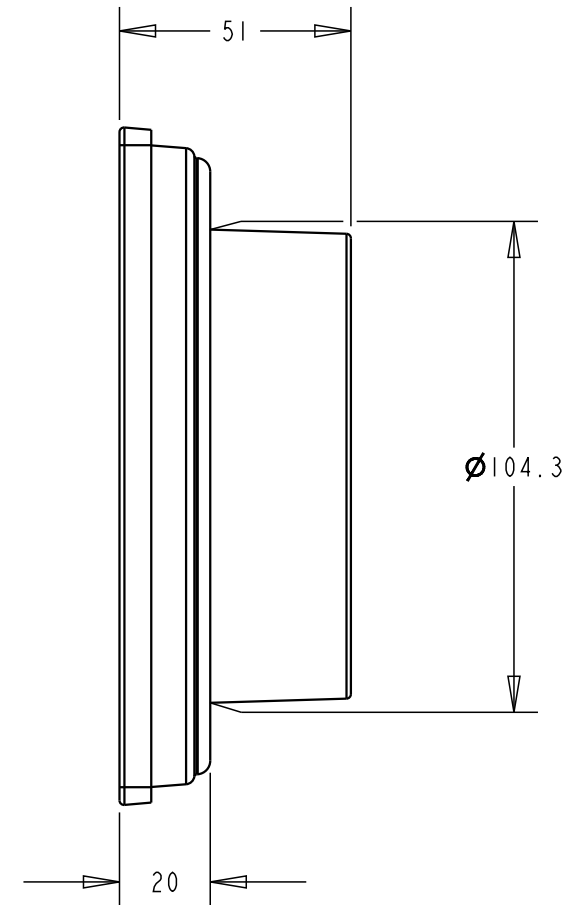

PLASTEC
INNOVATIVE PLUMBING SOLUTIONS

2-4 Enterprise Street
Caloundra QLD 4551 Australia

www.plastec.com.au

Tel: 61 7 5413 4444
Fax: 61 7 5491 8918

20039

PLASTEC
INNOVATIVE PLUMBING SOLUTIONS

2-4 Enterprise Street
Caloundra QLD 4551 Australia