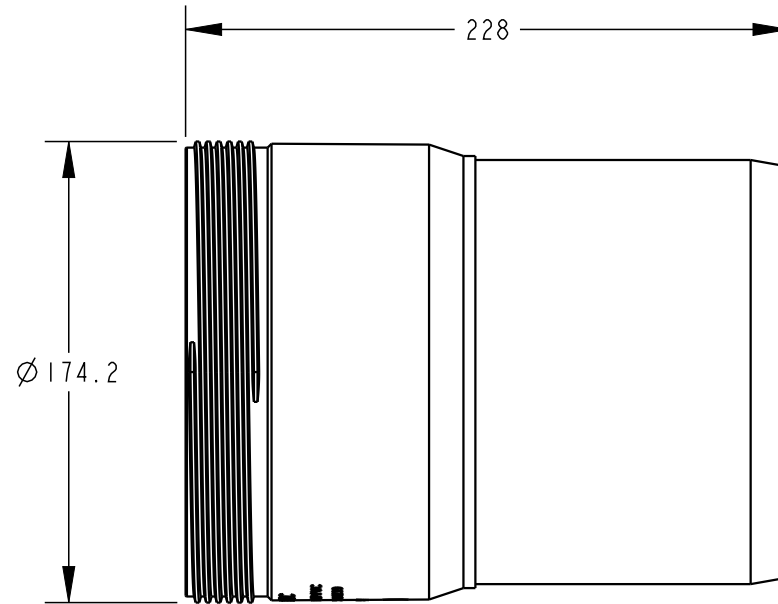

PLASTEC
INNOVATIVE PLUMBING SOLUTIONS

2-4 Enterprise Street
Caloundra QLD 4551 Australia

www.plastec.com.au

Tel: 61 7 5413 4444
Fax: 61 7 5491 8918

20059

PLASTEC
INNOVATIVE PLUMBING SOLUTIONS

2-4 Enterprise Street
Caloundra QLD 4551 Australia