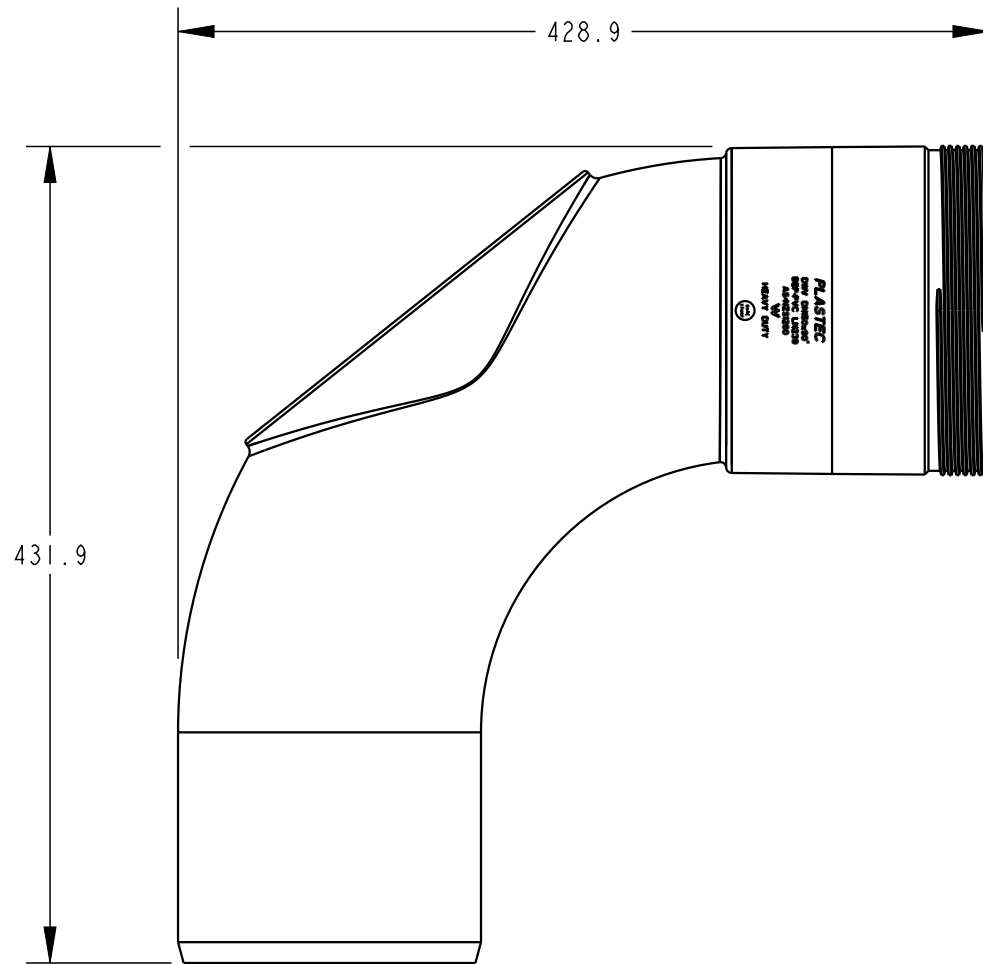

**PLASTEC**  
INNOVATIVE PLUMBING SOLUTIONS

2-4 Enterprise Street  
Caloundra QLD 4551 Australia

[www.plastec.com.au](http://www.plastec.com.au)

Tel: 61 7 5413 4444  
Fax: 61 7 5491 8918

20097

**PLASTEC**  
INNOVATIVE PLUMBING SOLUTIONS