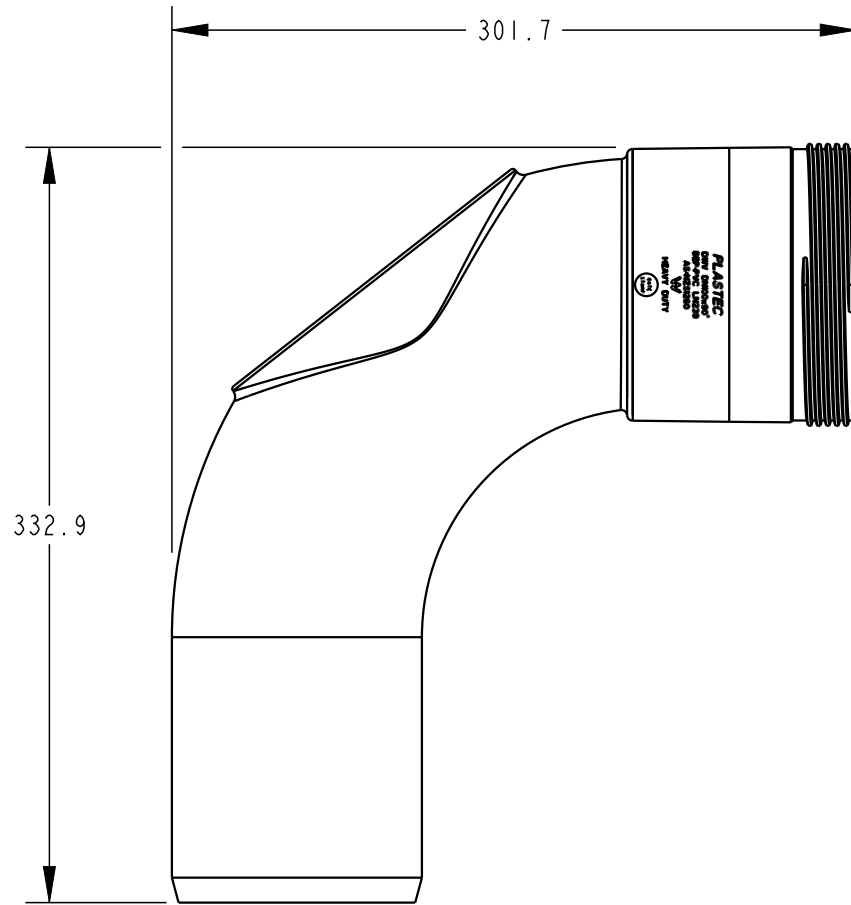

PLASTEC
INNOVATIVE PLUMBING SOLUTIONS

2-4 Enterprise Street
Caloundra QLD 4551 Australia

www.plastec.com.au

Tel: 61 7 5413 4444
Fax: 61 7 5491 8918

20099

PLASTEC
INNOVATIVE PLUMBING SOLUTIONS

2-4 Enterprise Street
Caloundra QLD 4551 Australia