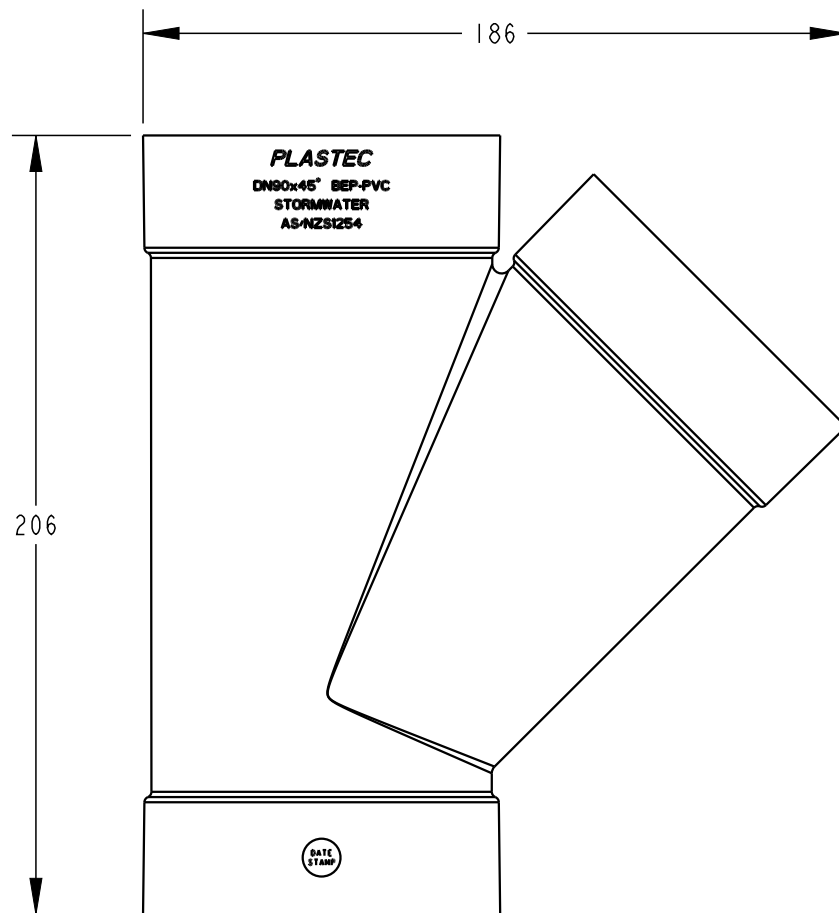

PLASTEC
INNOVATIVE PLUMBING SOLUTIONS

2-4 Enterprise Street
Caloundra QLD 4551 Australia

www.plastec.com.au

Tel: 61 7 5413 4444
Fax: 61 7 5491 8918

20103

PLASTEC
INNOVATIVE PLUMBING SOLUTIONS

2-4 Enterprise Street
Caloundra QLD 4551 Australia