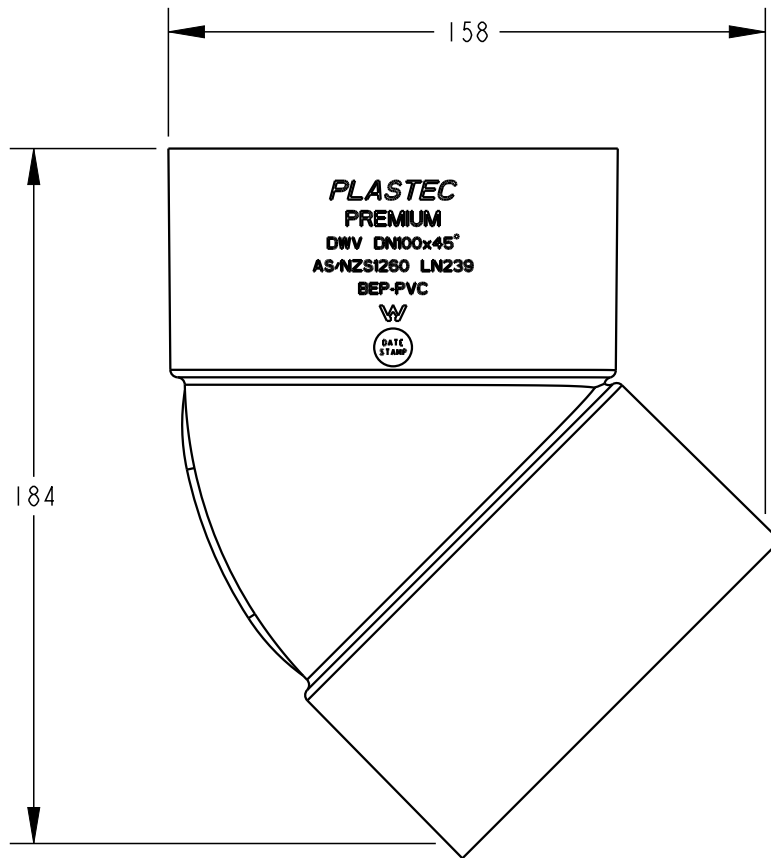

PLASTEC
PREMIUM
DWV DN100x45°
AS/NZS1260 LN239
BEP-PVC

PLASTEC
INNOVATIVE PLUMBING SOLUTIONS

2-4 Enterprise Street
Caloundra QLD 4551 Australia

www.plastec.com.au

Tel: 61 7 5413 4444
Fax: 61 7 5491 8918

20128