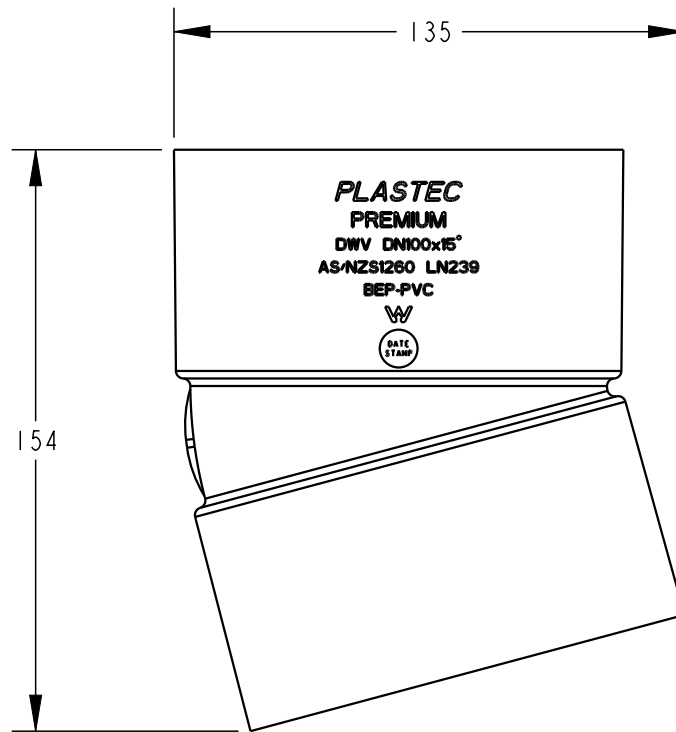

PLASTEC
INNOVATIVE PLUMBING SOLUTIONS

2-4 Enterprise Street
Caloundra QLD 4551 Australia

www.plastec.com.au

Tel: 61 7 5413 4444
Fax: 61 7 5491 8918

20130

PLASTEC
INNOVATIVE PLUMBING SOLUTIONS

2-4 Enterprise Street
Caloundra QLD 4551 Australia