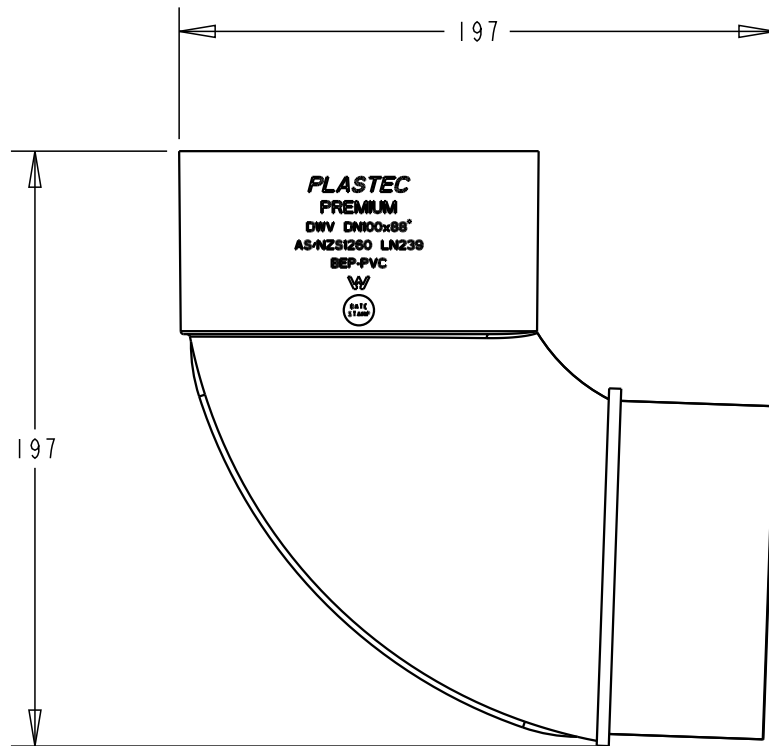

**PLASTEC**  
INNOVATIVE PLUMBING SOLUTIONS

2-4 Enterprise Street  
Caloundra QLD 4551 Australia

[www.plastec.com.au](http://www.plastec.com.au)

Tel: 61 7 5413 4444  
Fax: 61 7 5491 8918

20133

**PLASTEC**  
 INNOVATIVE PLUMBING SOLUTIONS