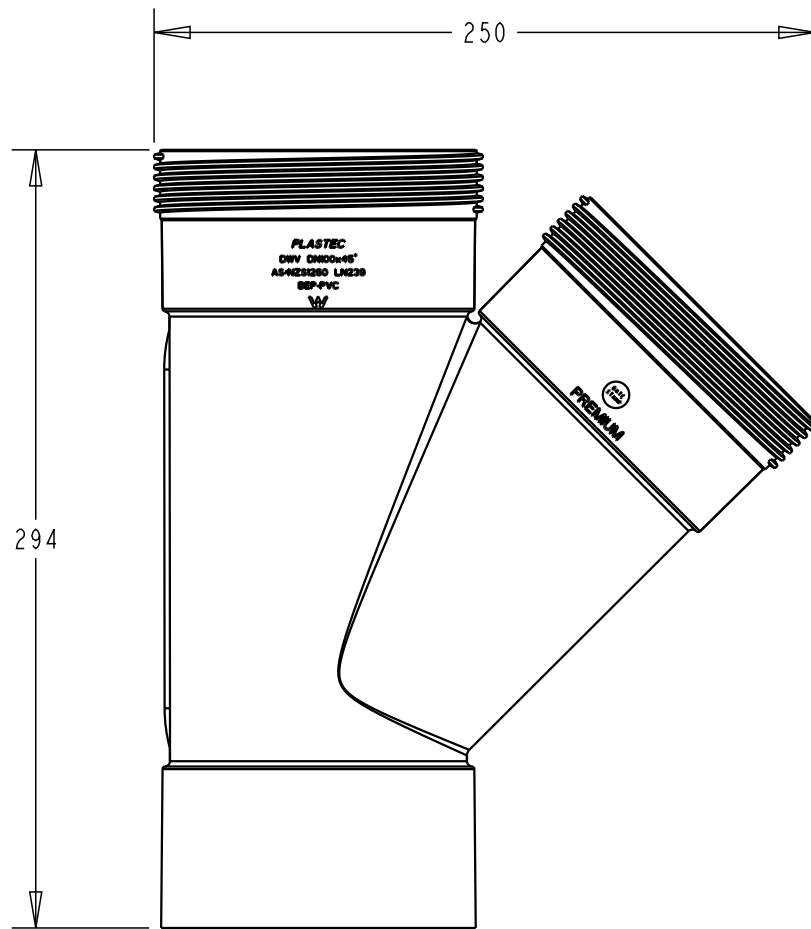

PLASTEC
INNOVATIVE PLUMBING SOLUTIONS

2-4 Enterprise Street
Caloundra QLD 4551 Australia

www.plastec.com.au

Tel: 61 7 5413 4444
Fax: 61 7 5491 8918

20135

PLASTEC
INNOVATIVE PLUMBING SOLUTIONS

2-4 Enterprise Street
Caloundra QLD 4551 Australia