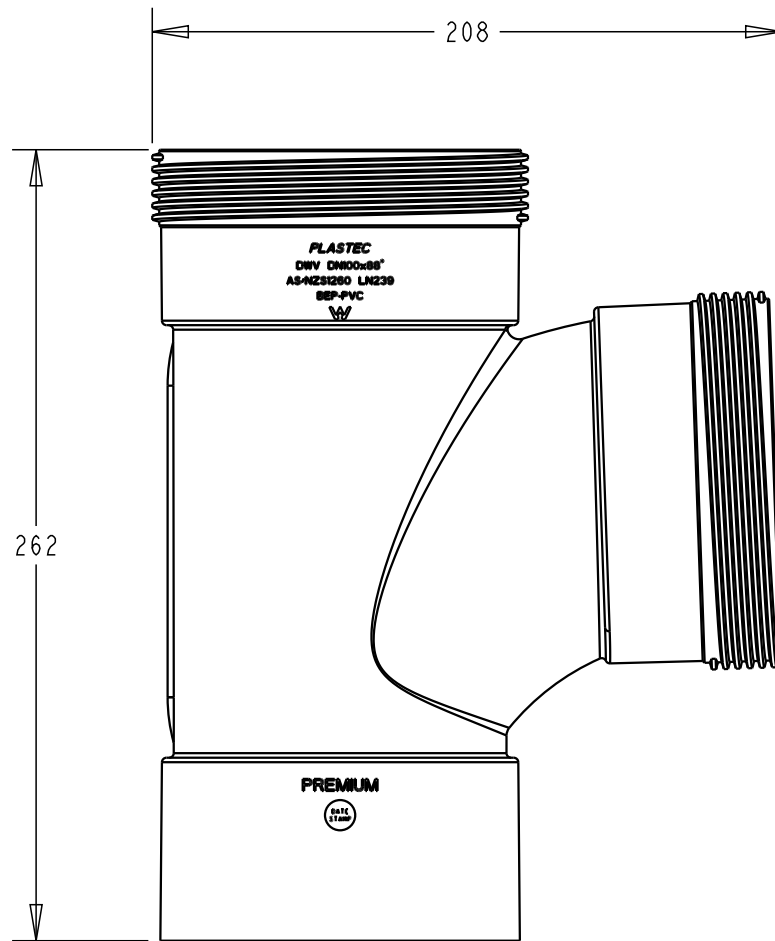

**PLASTEC**  
INNOVATIVE PLUMBING SOLUTIONS

2-4 Enterprise Street  
Caloundra QLD 4551 Australia

[www.plastec.com.au](http://www.plastec.com.au)

Tel: 61 7 5413 4444  
Fax: 61 7 5491 8918

20136

**PLASTEC**  
INNOVATIVE PLUMBING SOLUTIONS