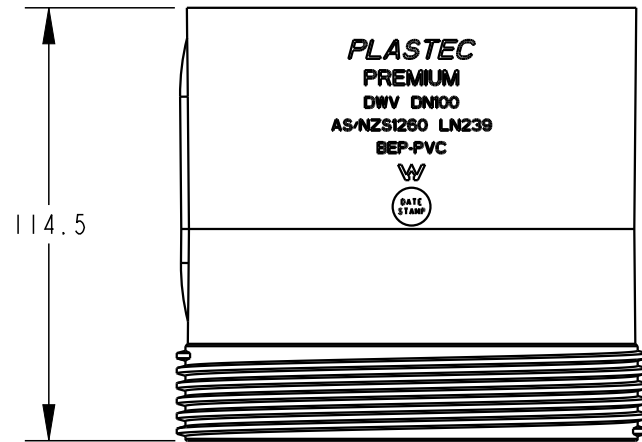

PLASTEC
INNOVATIVE PLUMBING SOLUTIONS

2-4 Enterprise Street
Caloundra QLD 4551 Australia

www.plastec.com.au

Tel: 61 7 5413 4444
Fax: 61 7 5491 8918

20139

PLASTEC
 INNOVATIVE PLUMBING SOLUTIONS

2-4 Enterprise Street
 Caloundra QLD 4551 Australia