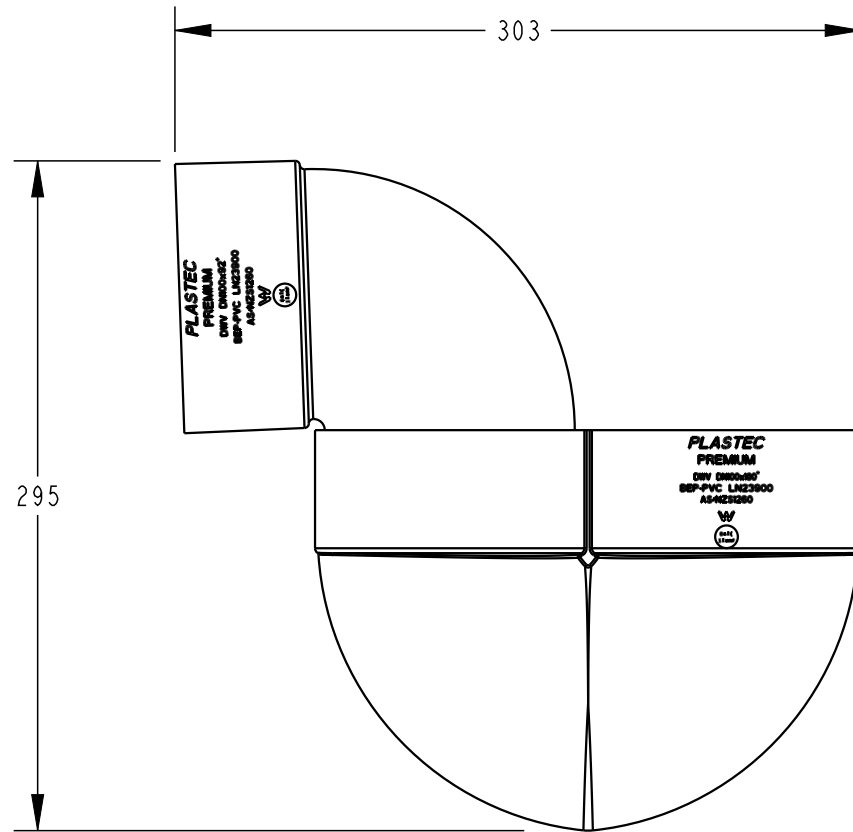

PLASTEC
INNOVATIVE PLUMBING SOLUTIONS

2-4 Enterprise Street
Caloundra QLD 4551 Australia

www.plastec.com.au

Tel: 61 7 5413 4444
Fax: 61 7 5491 8918

20374

PLASTEC
 INNOVATIVE PLUMBING SOLUTIONS

2-4 Enterprise Street
 Caloundra QLD 4551 Australia