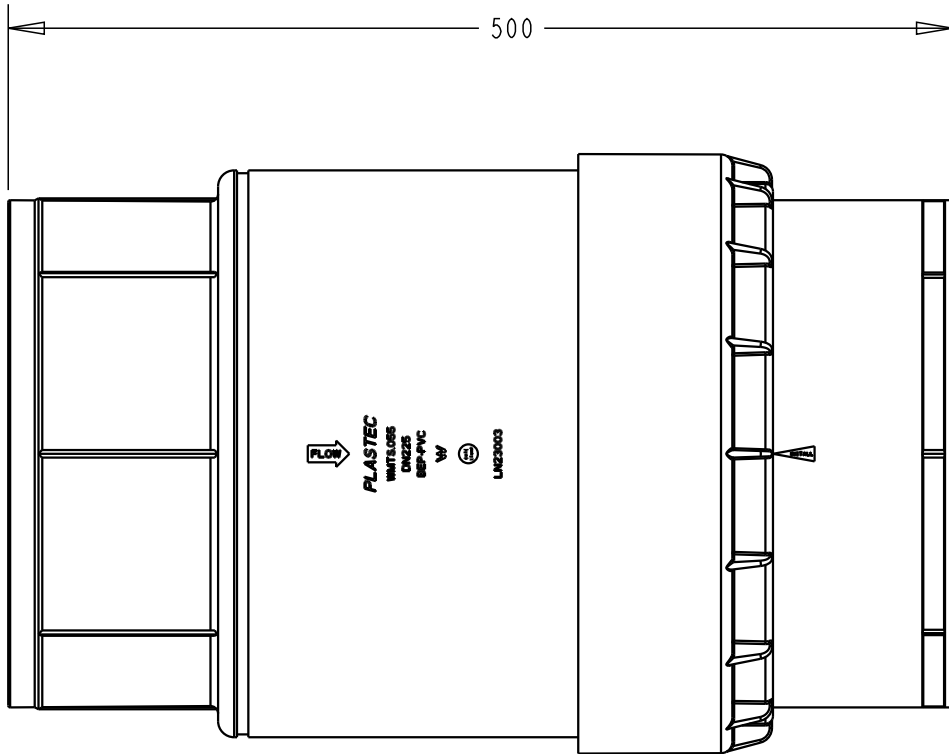

PLASTEC
INNOVATIVE PLUMBING SOLUTIONS

2-4 Enterprise Street
Caloundra QLD 4551 Australia

www.plastec.com.au

Tel: 61 7 5413 4444
Fax: 61 7 5491 8918

20560