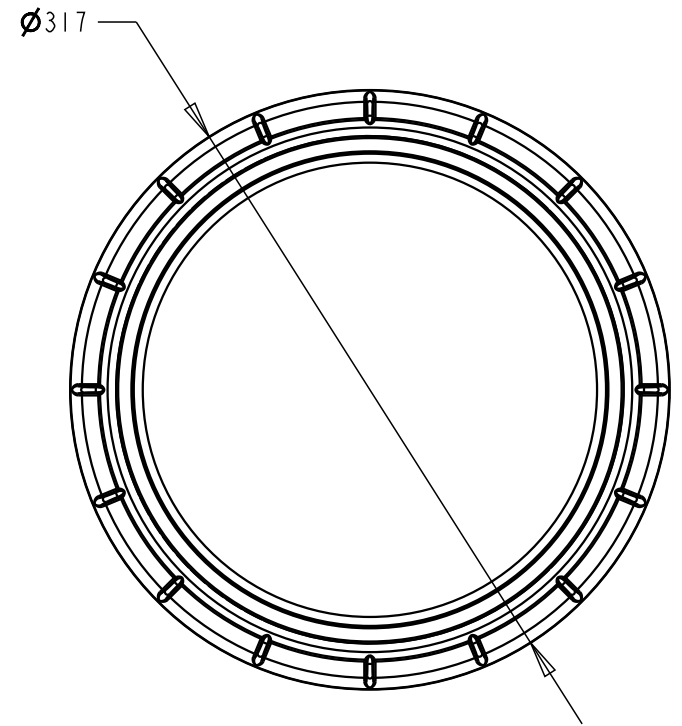

PLASTEC
INNOVATIVE PLUMBING SOLUTIONS

2-4 Enterprise Street
Caloundra QLD 4551 Australia

www.plastec.com.au

Tel: 61 7 5413 4444
Fax: 61 7 5491 8918

20560