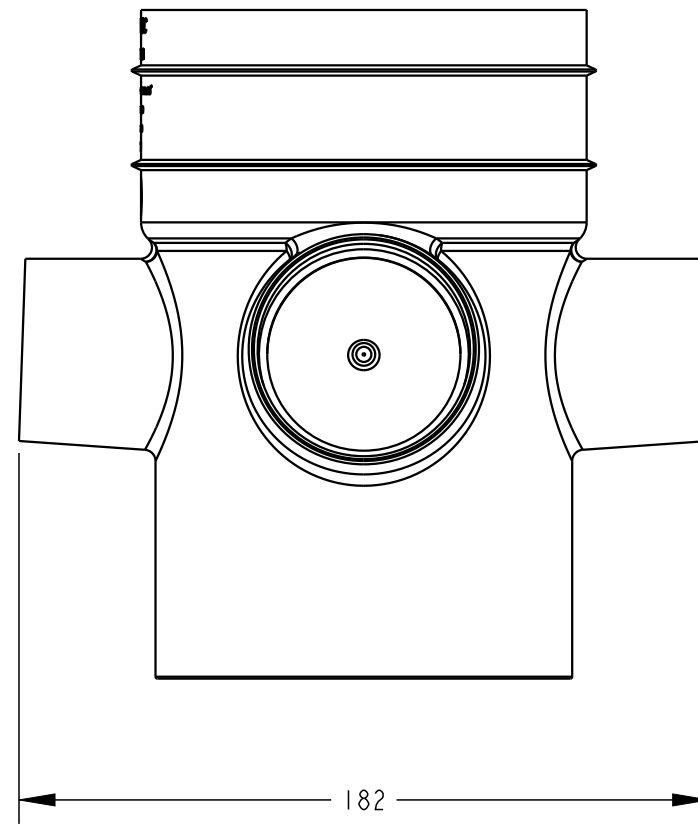

PLASTEC
INNOVATIVE PLUMBING SOLUTIONS

2-4 Enterprise Street
Caloundra QLD 4551 Australia

www.plastec.com.au

Tel: 61 7 5413 4444
Fax: 61 7 5491 8918

20581