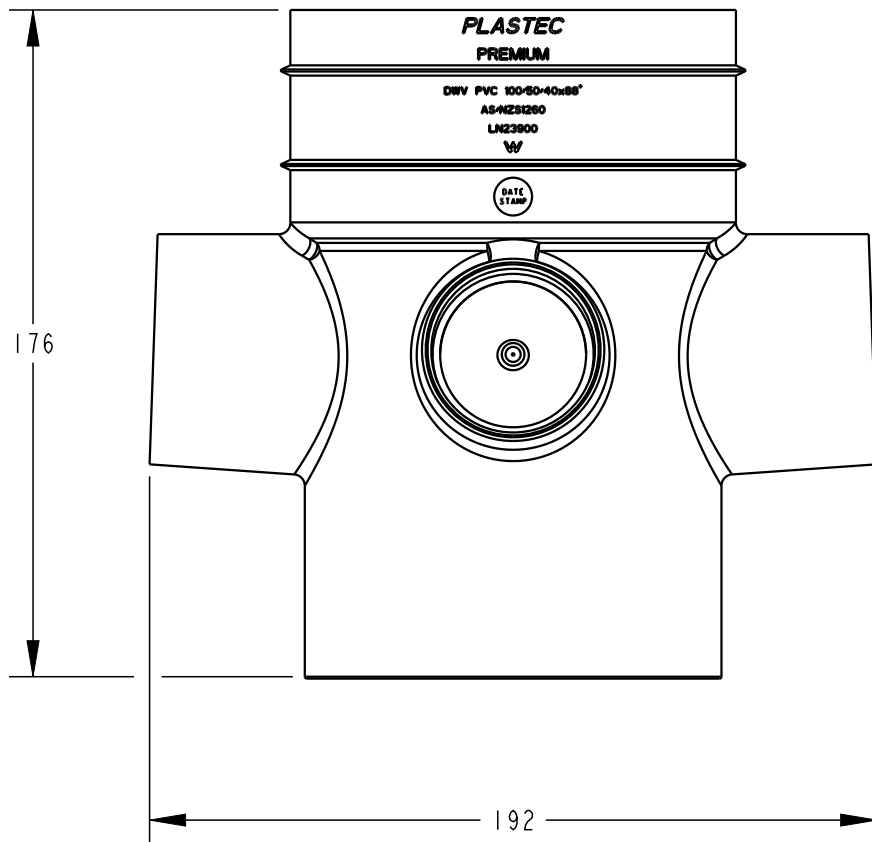

**PLASTEC
PREMIUM**

DWV PVC 100/60/40x66
AS/NZS1260
LN23900
W

DATE
STAMP

PLASTEC
INNOVATIVE PLUMBING SOLUTIONS

2-4 Enterprise Street
Caloundra QLD 4551 Australia

www.plastec.com.au

Tel: 61 7 5413 4444
Fax: 61 7 5491 8918