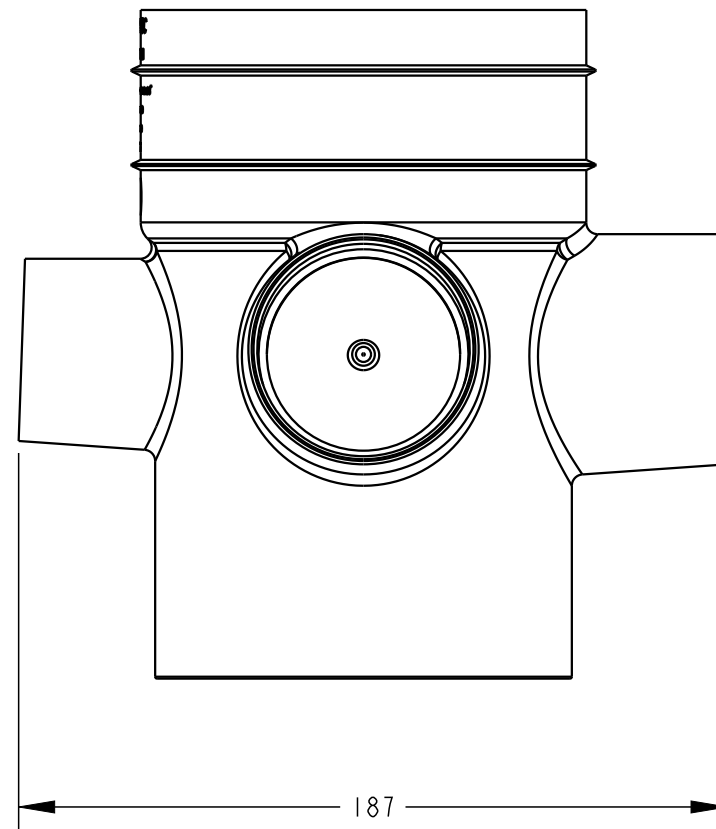

**PLASTEC
PREMIUM**

DWV PVC 100/60/40x66
AS/NZS1260
LN23900
W

DATE
STAMP

PLASTEC
INNOVATIVE PLUMBING SOLUTIONS

2-4 Enterprise Street
Caloundra QLD 4551 Australia

www.plastec.com.au

Tel: 61 7 5413 4444
Fax: 61 7 5491 8918