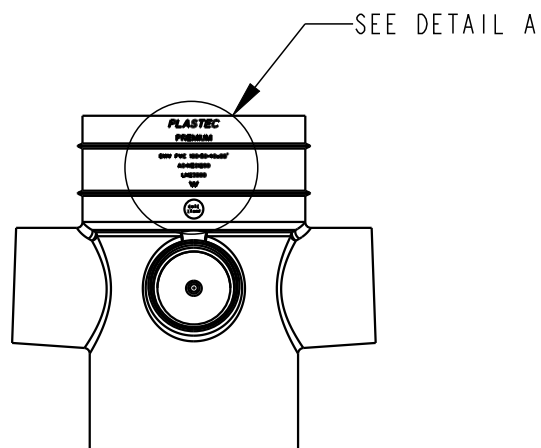

DETAIL A
SCALE 1:500

PLASTEC
INNOVATIVE PLUMBING SOLUTIONS

2-4 Enterprise Street
Caloundra QLD 4551 Australia

www.plastec.com.au

Tel: 61 7 5413 4444
Fax: 61 7 5491 8918

20583