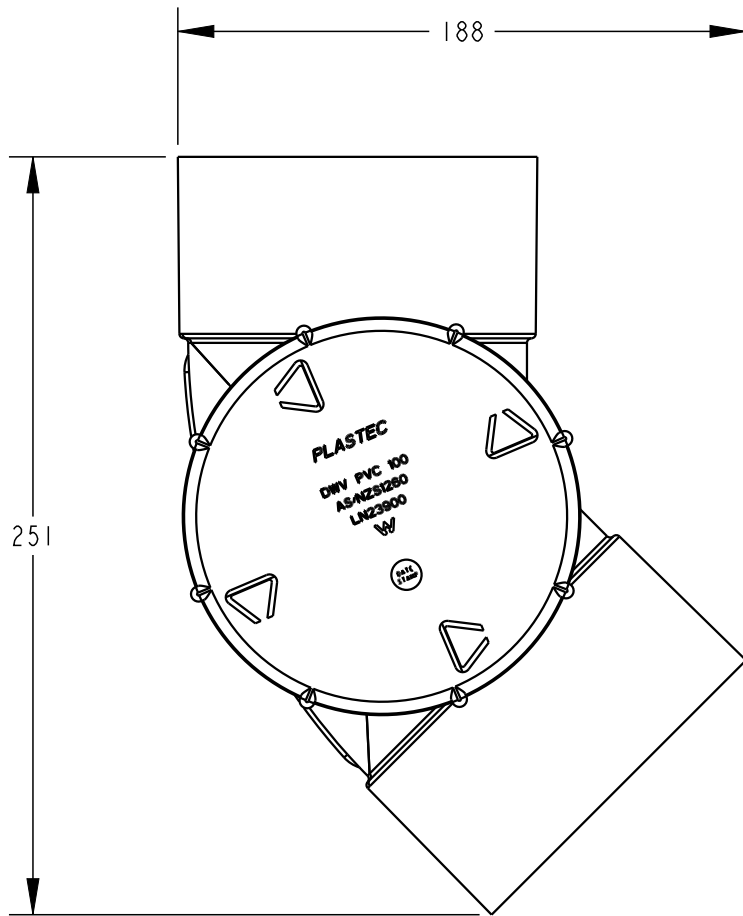

PLASTEC
INNOVATIVE PLUMBING SOLUTIONS

2-4 Enterprise Street
Caloundra QLD 4551 Australia

www.plastec.com.au

Tel: 61 7 5413 4444
Fax: 61 7 5491 8918

20604

PLASTEC
INNOVATIVE PLUMBING SOLUTIONS

2-4 Enterprise Street
Caloundra QLD 4551 Australia