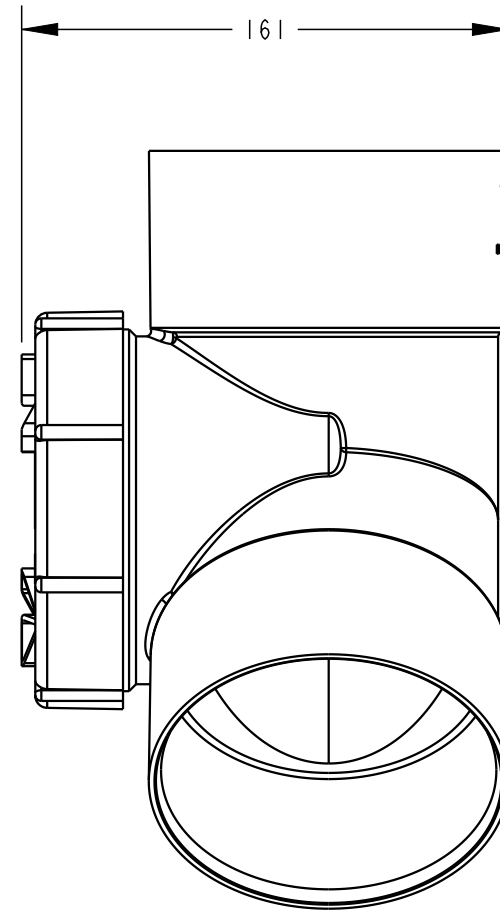

PLASTEC
INNOVATIVE PLUMBING SOLUTIONS

2-4 Enterprise Street
Caloundra QLD 4551 Australia

www.plastec.com.au

Tel: 61 7 5413 4444
Fax: 61 7 5491 8918

20604

PLASTEC
INNOVATIVE PLUMBING SOLUTIONS

2-4 Enterprise Street
Caloundra QLD 4551 Australia