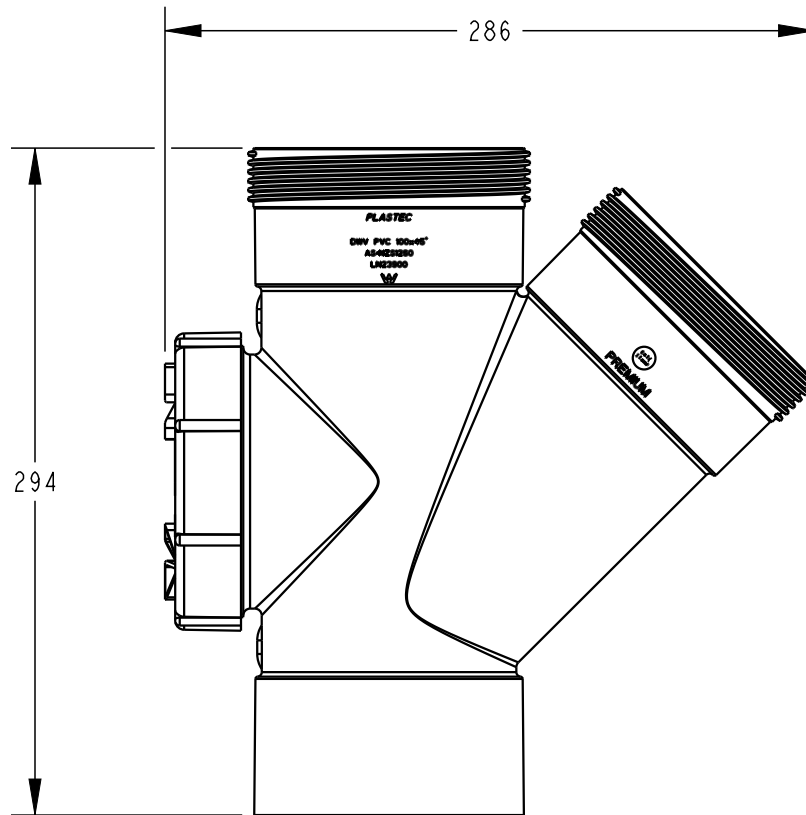

PLASTEC
INNOVATIVE PLUMBING SOLUTIONS

2-4 Enterprise Street
Caloundra QLD 4551 Australia

www.plastec.com.au

Tel: 61 7 5413 4444
Fax: 61 7 5491 8918

20614

PLASTEC
INNOVATIVE PLUMBING SOLUTIONS

2-4 Enterprise Street
Caloundra QLD 4551 Australia