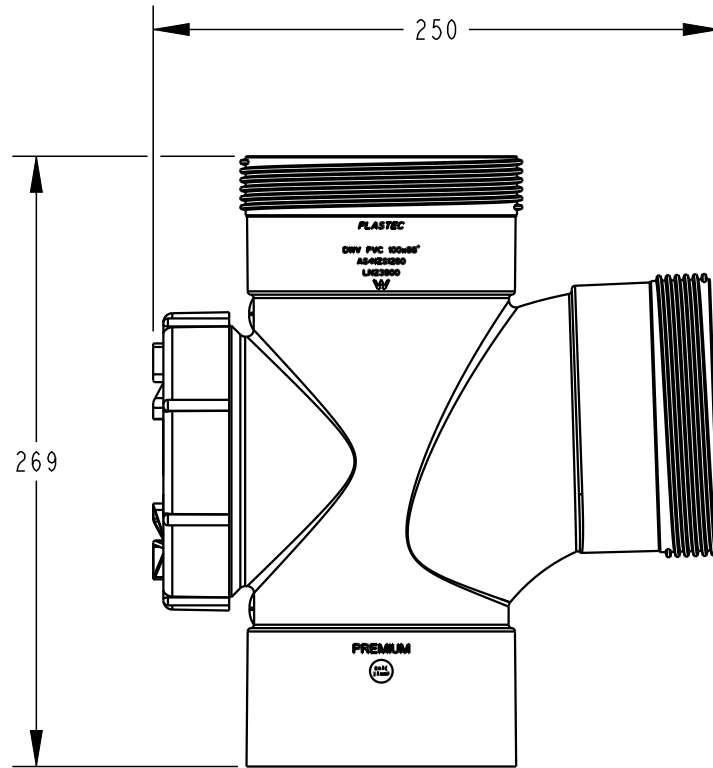

**PLASTEC**  
INNOVATIVE PLUMBING SOLUTIONS

2-4 Enterprise Street  
Caloundra QLD 4551 Australia

[www.plastec.com.au](http://www.plastec.com.au)

Tel: 61 7 5413 4444  
Fax: 61 7 5491 8918

20617

**PLASTEC**  
INNOVATIVE PLUMBING SOLUTIONS