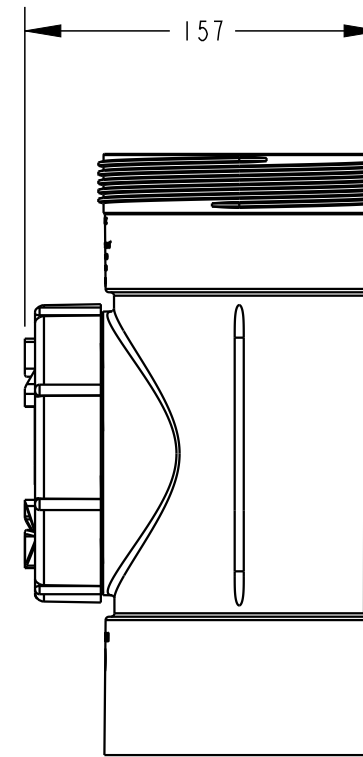

**PLASTEC**  
INNOVATIVE PLUMBING SOLUTIONS

2-4 Enterprise Street  
Caloundra QLD 4551 Australia

[www.plastec.com.au](http://www.plastec.com.au)

Tel: 61 7 5413 4444  
Fax: 61 7 5491 8918

20626

**PLASTEC**  
INNOVATIVE PLUMBING SOLUTIONS