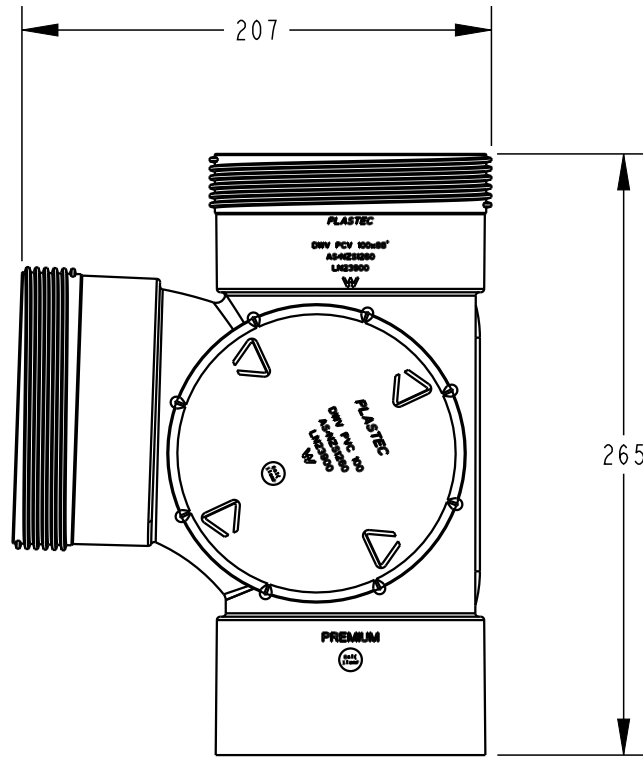

**PLASTEC**  
INNOVATIVE PLUMBING SOLUTIONS

2-4 Enterprise Street  
Caloundra QLD 4551 Australia

[www.plastec.com.au](http://www.plastec.com.au)

Tel: 61 7 5413 4444  
Fax: 61 7 5491 8918

20626

**PLASTEC**  
INNOVATIVE PLUMBING SOLUTIONS