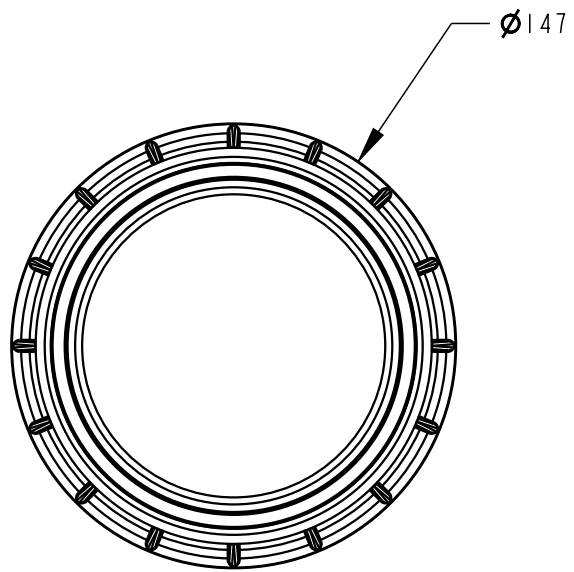

PLASTEC
INNOVATIVE PLUMBING SOLUTIONS

2-4 Enterprise Street
Caloundra QLD 4551 Australia

www.plastec.com.au

Tel: 61 7 5413 4444
Fax: 61 7 5491 8918

20638

PLASTEC
INNOVATIVE PLUMBING SOLUTIONS

2-4 Enterprise Street
Caloundra QLD 4551 Australia