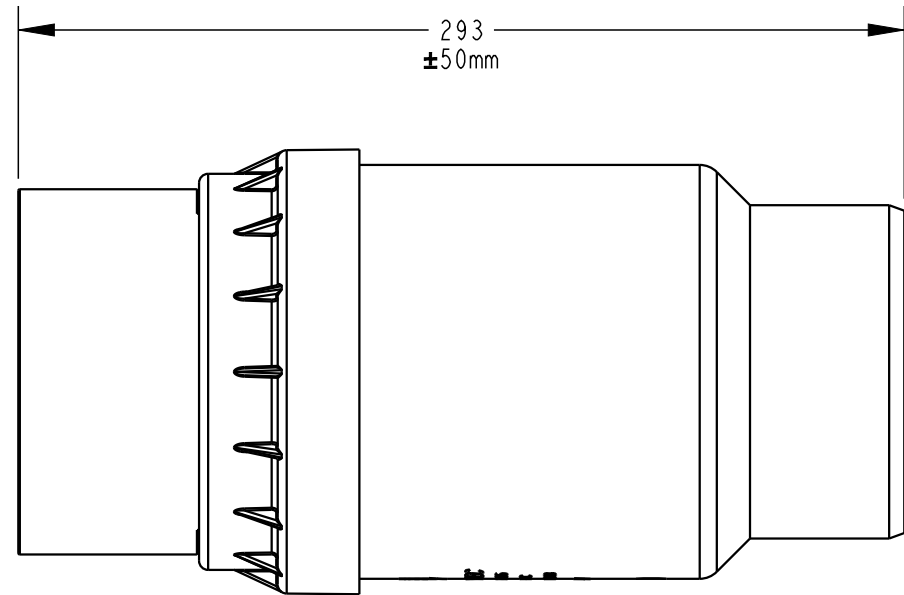

PLASTEC
INNOVATIVE PLUMBING SOLUTIONS

2-4 Enterprise Street
Caloundra QLD 4551 Australia

www.plastec.com.au

Tel: 61 7 5413 4444
Fax: 61 7 5491 8918

20638

PLASTEC
INNOVATIVE PLUMBING SOLUTIONS

2-4 Enterprise Street
Caloundra QLD 4551 Australia