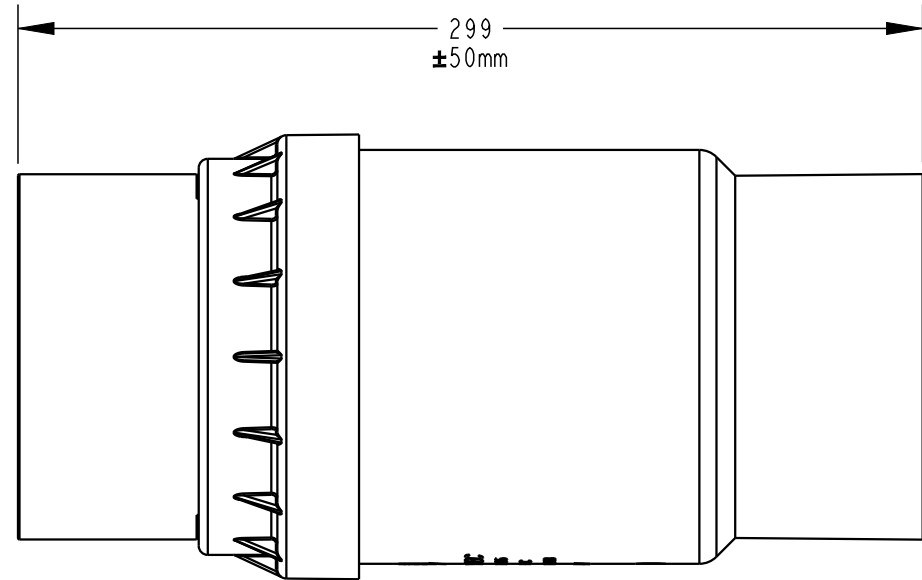

PLASTEC
INNOVATIVE PLUMBING SOLUTIONS

2-4 Enterprise Street
Caloundra QLD 4551 Australia

www.plastec.com.au

Tel: 61 7 5413 4444
Fax: 61 7 5491 8918

20640