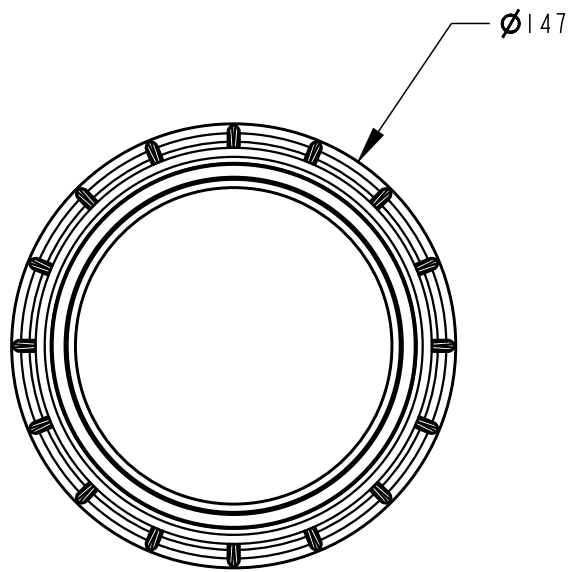

↓  
**PLASTEC**  
WMTS 055  
BEP-PVC  
DN100 SNB  
W

**PLASTEC**  
INNOVATIVE PLUMBING SOLUTIONS

2-4 Enterprise Street  
Caloundra QLD 4551 Australia

[www.plastec.com.au](http://www.plastec.com.au)

Tel: 61 7 5413 4444  
Fax: 61 7 5491 8918

20640

**PLASTEC**  
INNOVATIVE PLUMBING SOLUTIONS

2-4 Enterprise Street  
Caloundra QLD 4551 Australia

[www.plastec.com.au](http://www.plastec.com.au)

Tel: 61 7 5413 4444  
Fax: 61 7 5491 8918

20640