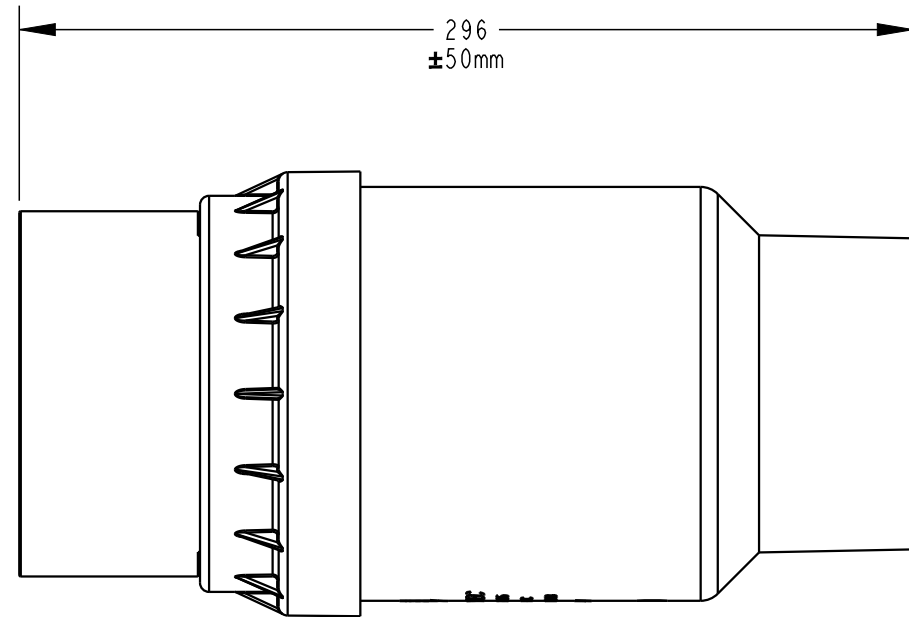

**PLASTEC**  
INNOVATIVE PLUMBING SOLUTIONS

2-4 Enterprise Street  
Caloundra QLD 4551 Australia

[www.plastec.com.au](http://www.plastec.com.au)

Tel: 61 7 5413 4444  
Fax: 61 7 5491 8918

20642

**PLASTEC**  
INNOVATIVE PLUMBING SOLUTIONS