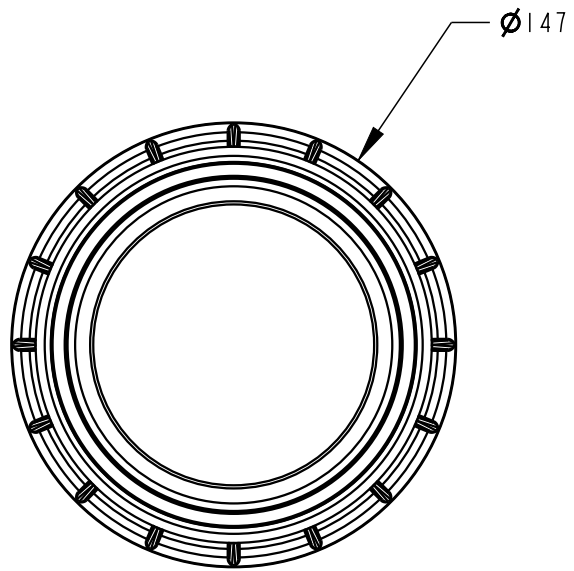

**PLASTEC**  
INNOVATIVE PLUMBING SOLUTIONS

2-4 Enterprise Street  
Caloundra QLD 4551 Australia

[www.plastec.com.au](http://www.plastec.com.au)

Tel: 61 7 5413 4444  
Fax: 61 7 5491 8918

20642

**PLASTEC**  
INNOVATIVE PLUMBING SOLUTIONS