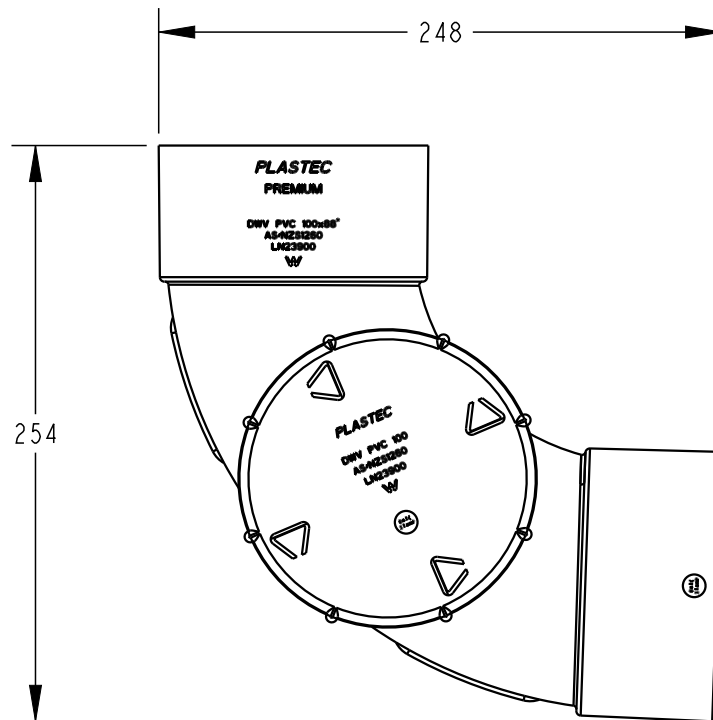

**PLASTEC**  
INNOVATIVE PLUMBING SOLUTIONS

2-4 Enterprise Street  
Caloundra QLD 4551 Australia

[www.plastec.com.au](http://www.plastec.com.au)

Tel: 61 7 5413 4444  
Fax: 61 7 5491 8918

20646

**PLASTEC**  
 INNOVATIVE PLUMBING SOLUTIONS