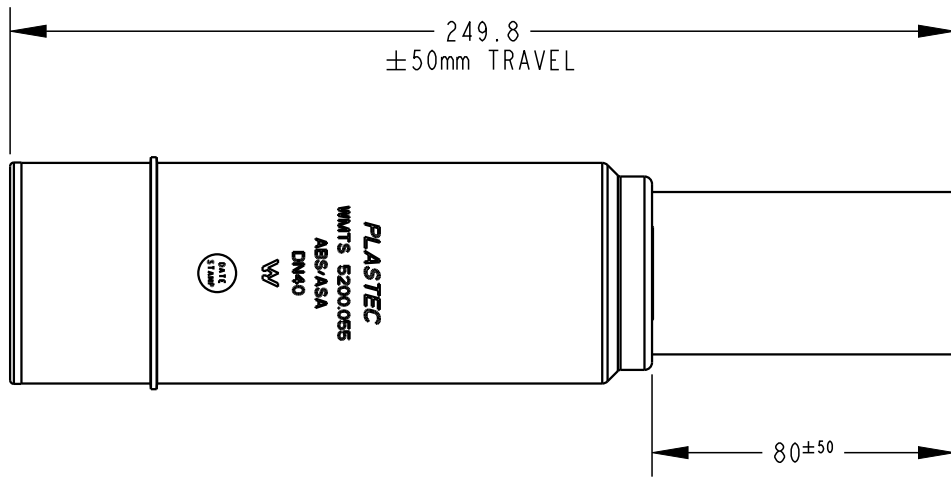

PLASTEC
INNOVATIVE PLUMBING SOLUTIONS

2-4 Enterprise Street
Caloundra QLD 4551 Australia

www.plastec.com.au

Tel: 61 7 5413 4444
Fax: 61 7 5491 8918

20670

PLASTEC
 INNOVATIVE PLUMBING SOLUTIONS

2-4 Enterprise Street
 Caloundra QLD 4551 Australia