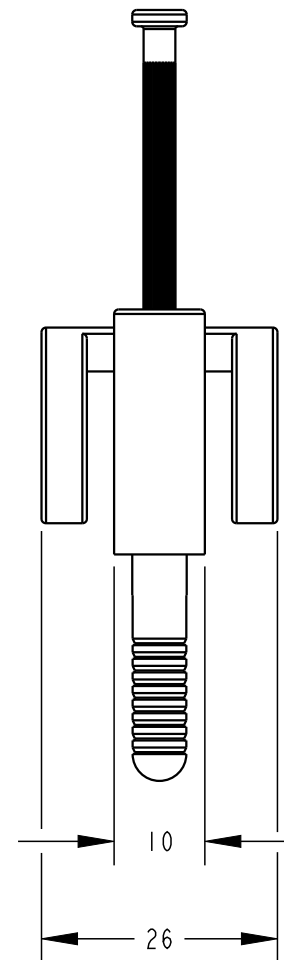

PLASTEC
INNOVATIVE PLUMBING SOLUTIONS

2-4 Enterprise Street
Caloundra QLD 4551 Australia

www.plastec.com.au

Tel: 61 7 5413 4444
Fax: 61 7 5491 8918

20681

PLASTEC
INNOVATIVE PLUMBING SOLUTIONS

2-4 Enterprise Street
Caloundra QLD 4551 Australia