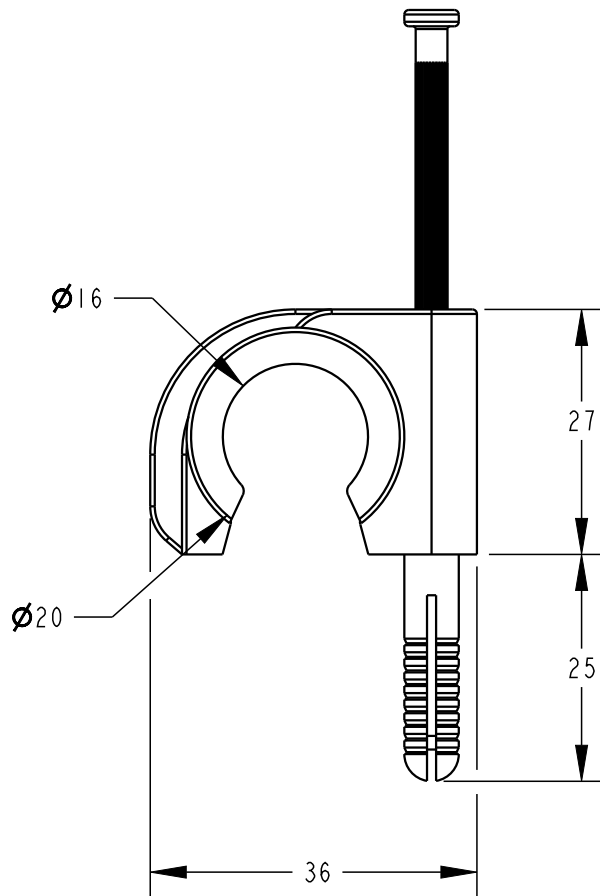

PLASTEC
INNOVATIVE PLUMBING SOLUTIONS

2-4 Enterprise Street
Caloundra QLD 4551 Australia

www.plastec.com.au

Tel: 61 7 5413 4444
Fax: 61 7 5491 8918

20681

PLASTEC
INNOVATIVE PLUMBING SOLUTIONS

2-4 Enterprise Street
Caloundra QLD 4551 Australia