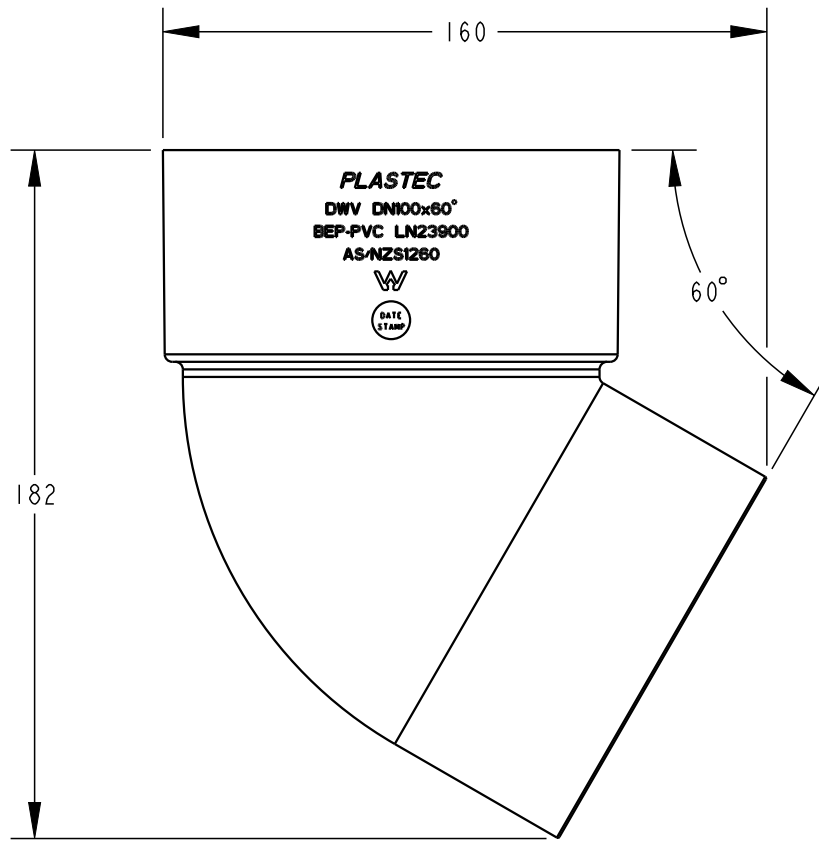

PLASTEC
INNOVATIVE PLUMBING SOLUTIONS

2-4 Enterprise Street
Caloundra QLD 4551 Australia

www.plastec.com.au

Tel: 61 7 5413 4444
Fax: 61 7 5491 8918

20702

PLASTEC
INNOVATIVE PLUMBING SOLUTIONS

2-4 Enterprise Street
Caloundra QLD 4551 Australia