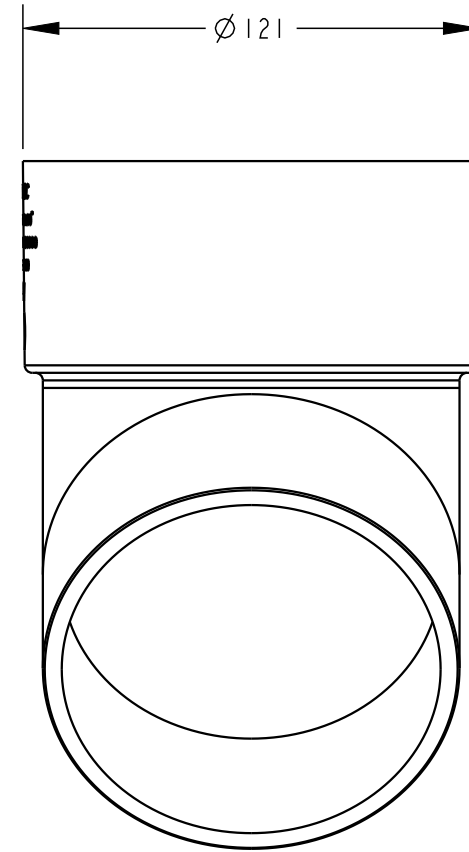

PLASTEC
INNOVATIVE PLUMBING SOLUTIONS

2-4 Enterprise Street
Caloundra QLD 4551 Australia

www.plastec.com.au

Tel: 61 7 5413 4444
Fax: 61 7 5491 8918

20702

PLASTEC
INNOVATIVE PLUMBING SOLUTIONS

2-4 Enterprise Street
Caloundra QLD 4551 Australia