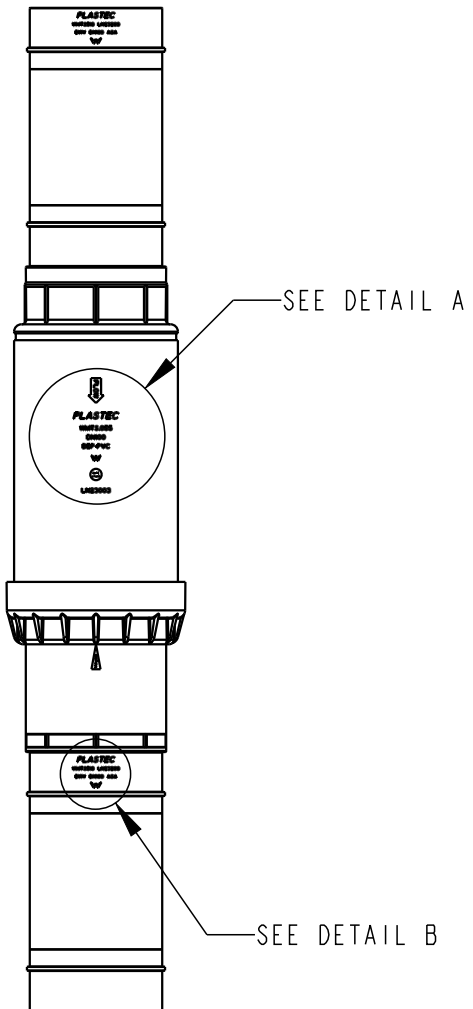

DETAIL A
SCALE 1.000