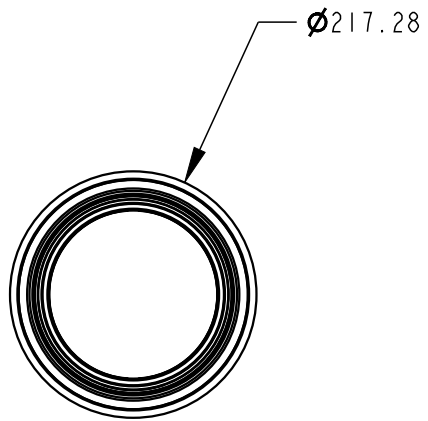

PLASTEC
INNOVATIVE PLUMBING SOLUTIONS

2-4 Enterprise Street
Caloundra QLD 4551 Australia

www.plastec.com.au

Tel: 61 7 5413 4444
Fax: 61 7 5491 8918

20772

PLASTEC
INNOVATIVE PLUMBING SOLUTIONS

2-4 Enterprise Street
Caloundra QLD 4551 Australia