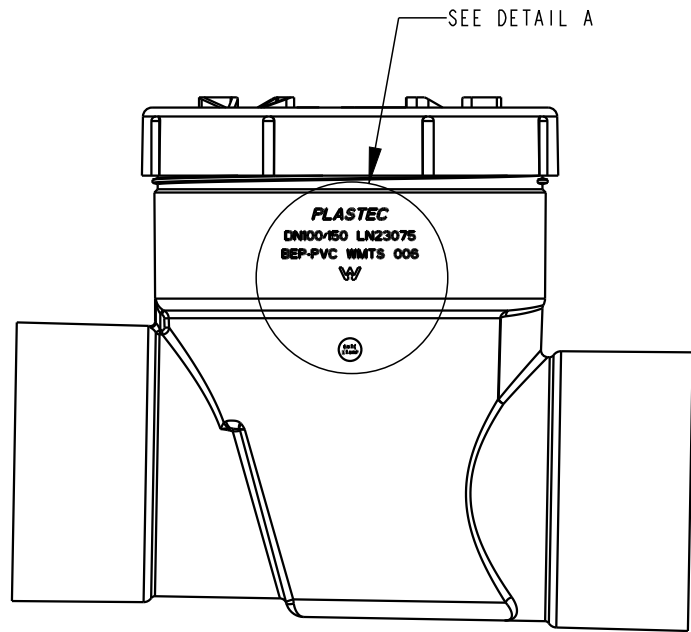

2-4 Enterprise Street  
Caloundra QLD 4551 Australia

[www.plastec.com.au](http://www.plastec.com.au)

Tel: 61 7 5413 4444  
Fax: 61 7 5491 8918

20779

DETAIL A  
SCALE 1:500

**PLASTEC**  
INNOVATIVE PLUMBING SOLUTIONS