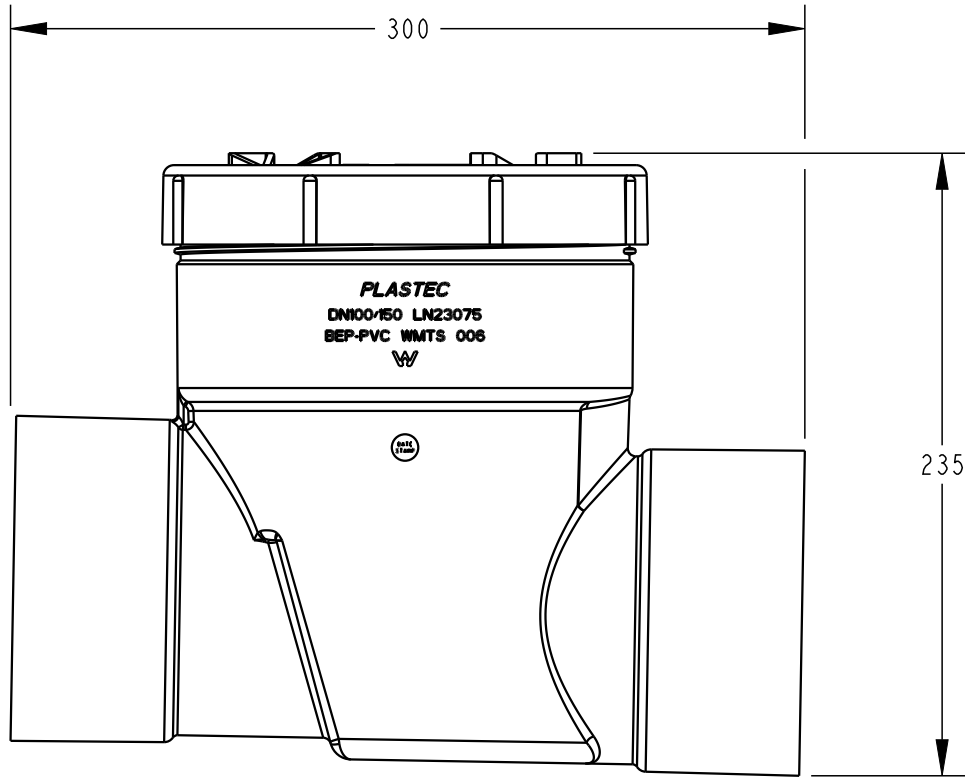

PLASTEC
INNOVATIVE PLUMBING SOLUTIONS

2-4 Enterprise Street
Caloundra QLD 4551 Australia

www.plastec.com.au

Tel: 61 7 5413 4444
Fax: 61 7 5491 8918

20779