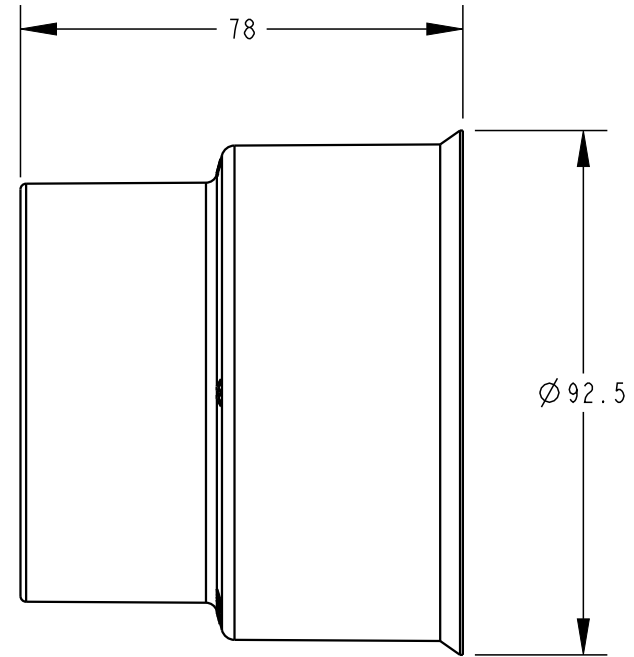

PLASTEC
INNOVATIVE PLUMBING SOLUTIONS

2-4 Enterprise Street
Caloundra QLD 4551 Australia

www.plastec.com.au

Tel: 61 7 5413 4444
Fax: 61 7 5491 8918

20787

PLASTEC
INNOVATIVE PLUMBING SOLUTIONS

2-4 Enterprise Street
Caloundra QLD 4551 Australia