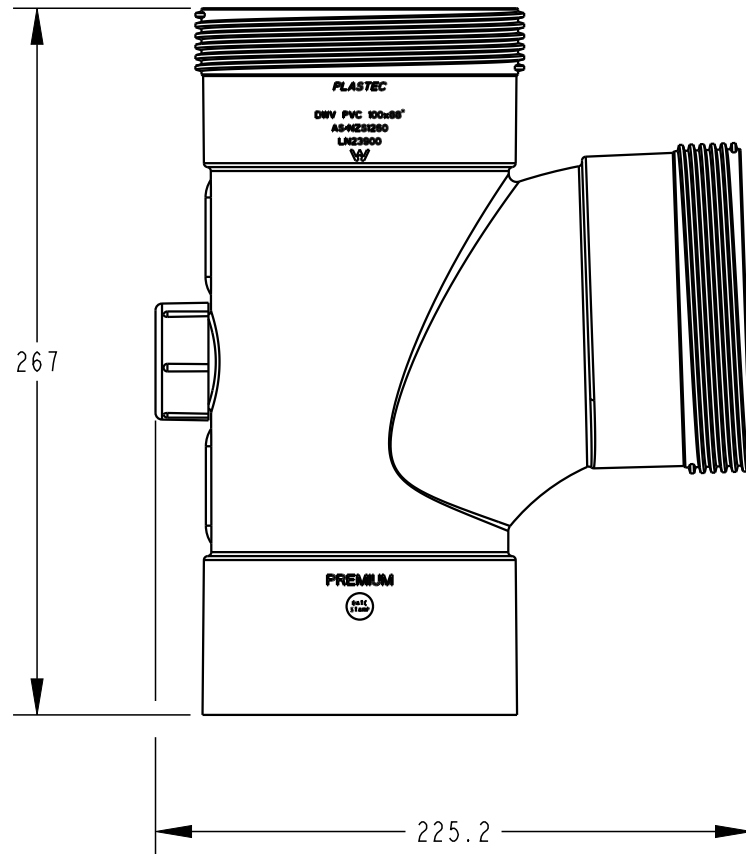

**PLASTEC**  
INNOVATIVE PLUMBING SOLUTIONS

2-4 Enterprise Street  
Caloundra QLD 4551 Australia

[www.plastec.com.au](http://www.plastec.com.au)

Tel: 61 7 5413 4444  
Fax: 61 7 5491 8918

20812

**PLASTEC**  
INNOVATIVE PLUMBING SOLUTIONS