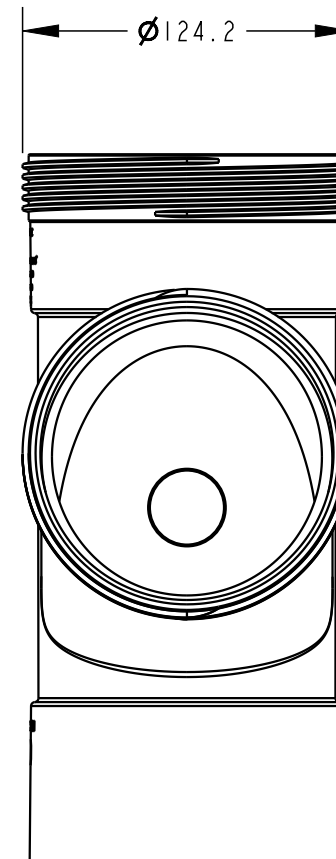

**PLASTEC**  
INNOVATIVE PLUMBING SOLUTIONS

2-4 Enterprise Street  
Caloundra QLD 4551 Australia

[www.plastec.com.au](http://www.plastec.com.au)

Tel: 61 7 5413 4444  
Fax: 61 7 5491 8918

20812

**PLASTEC**  
INNOVATIVE PLUMBING SOLUTIONS