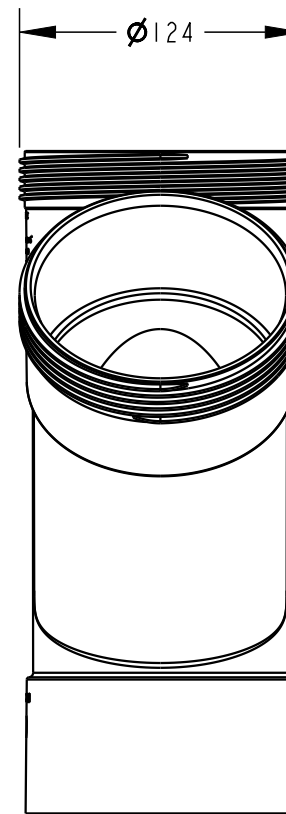

PLASTEC
INNOVATIVE PLUMBING SOLUTIONS

2-4 Enterprise Street
Caloundra QLD 4551 Australia

www.plastec.com.au

Tel: 61 7 5413 4444
Fax: 61 7 5491 8918

20814

PLASTEC
INNOVATIVE PLUMBING SOLUTIONS

2-4 Enterprise Street
Caloundra QLD 4551 Australia