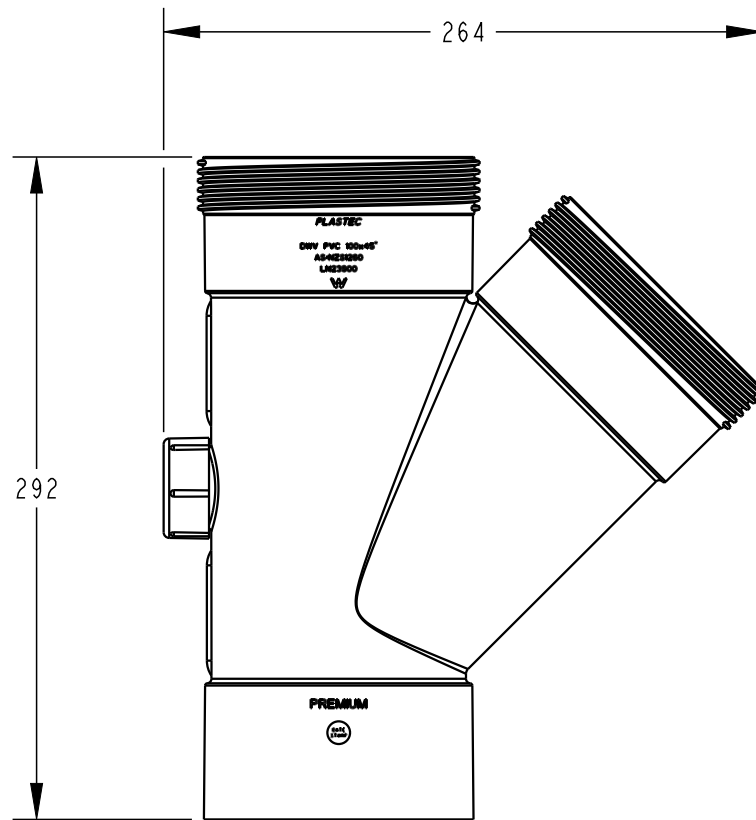

PLASTEC
INNOVATIVE PLUMBING SOLUTIONS

2-4 Enterprise Street
Caloundra QLD 4551 Australia

www.plastec.com.au

Tel: 61 7 5413 4444
Fax: 61 7 5491 8918

20814

PLASTEC
INNOVATIVE PLUMBING SOLUTIONS

2-4 Enterprise Street
Caloundra QLD 4551 Australia