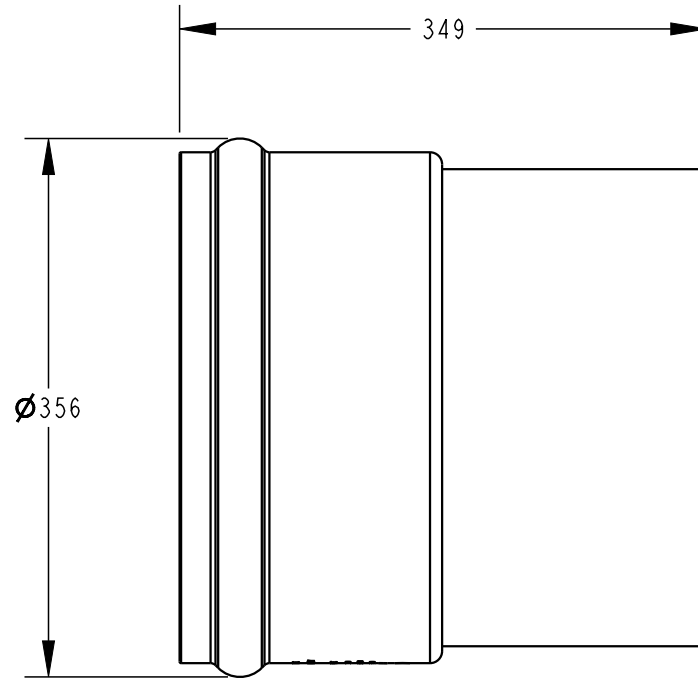

PLASTEC
INNOVATIVE PLUMBING SOLUTIONS

2-4 Enterprise Street
Caloundra QLD 4551 Australia

www.plastec.com.au

Tel: 61 7 5413 4444
Fax: 61 7 5491 8918

20822